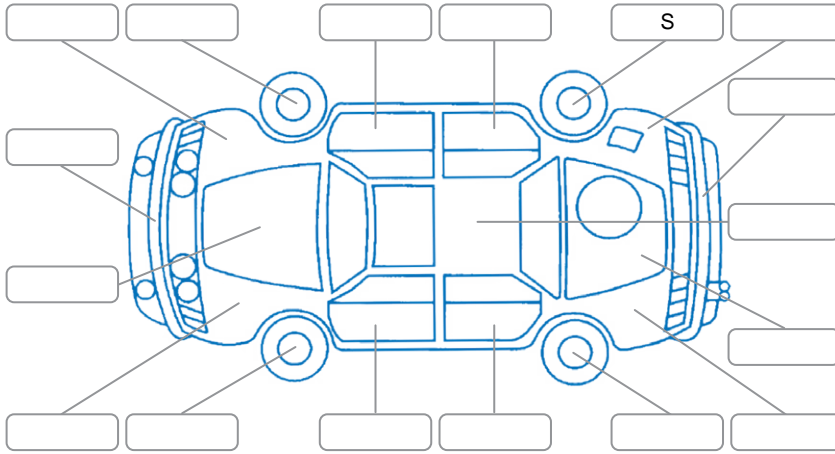

Report ID:	27,979,446	Version:	1
Created:	01 May 2026		

Make:	Mazda	Model:	Axela
Body Style:		Year:	2017
Rego No.:		Rego Expiry:	
WoF Expiry:		Odometer:	128,503 Kms
Good No.:	27979446	VIN:	
Next Service:	138467	Service History:	No

Key

S = Scratch R = Rust C = Crack * = Decals W = Significant scuffs
 D = Dent PT = Paint defect P = Pin dent SC = Stone Chips

Note: some defects and blemishes may not be displayed in the diagram

Body Inspection Comments