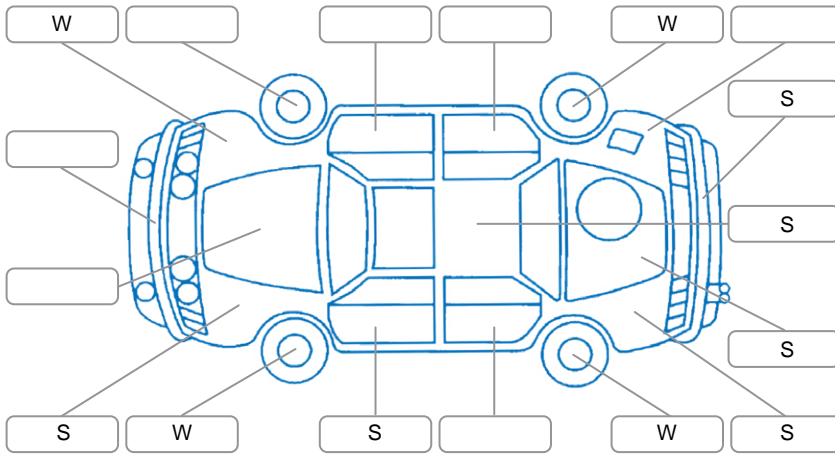

Report ID:	27,979,433	Version:	1
Created:	04 Apr 2026		

Make:	Lexus	Model:	IS300H
Body Style:	Sedan	Year:	2014
Rego No.:		Rego Expiry:	
WoF Expiry:	31 Mar 2027	Odometer:	70,855 Kms
Good No.:	27979433	VIN:	7AT0B013X26022489
Next Service:	80,900 Kms	Service History:	No

Key
 S = Scratch R = Rust C = Crack * = Decals W = Significant scuffs
 D = Dent PT = Paint defect P = Pin dent SC = Stone Chips

Note: some defects and blemishes may not be displayed in the diagram

Body Inspection Comments