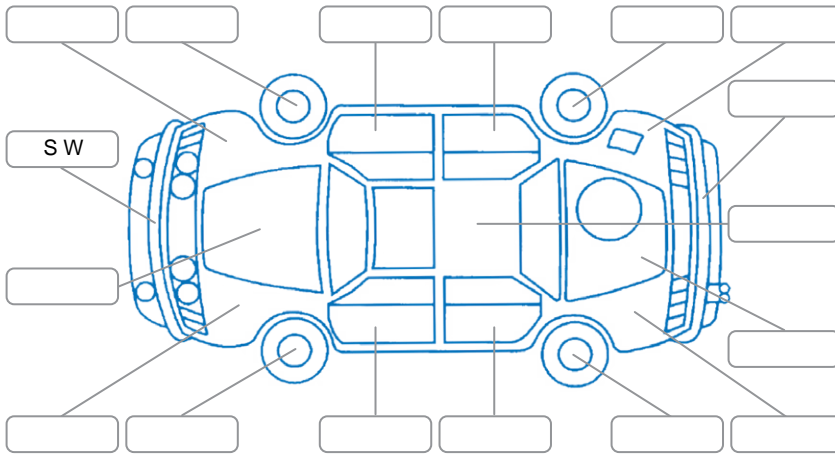

Report ID:	27,979,414	Version:	2
Created:	06 May 2026		

Make:	Nissan	Model:	Serena
Body Style:	Wagon	Year:	2017
Rego No.:		Rego Expiry:	
WoF Expiry:	23 Apr 2027	Odometer:	102,350 Kms
Good No.:	27979414	VIN:	7AT0DH3FX26058055
Next Service:	112400	Service History:	No

**Key**  
 S = Scratch    R = Rust    C = Crack    \* = Decals    W = Significant scuffs  
 D = Dent    PT = Paint defect    P = Pin dent    SC = Stone Chips

Note: some defects and blemishes may not be displayed in the diagram