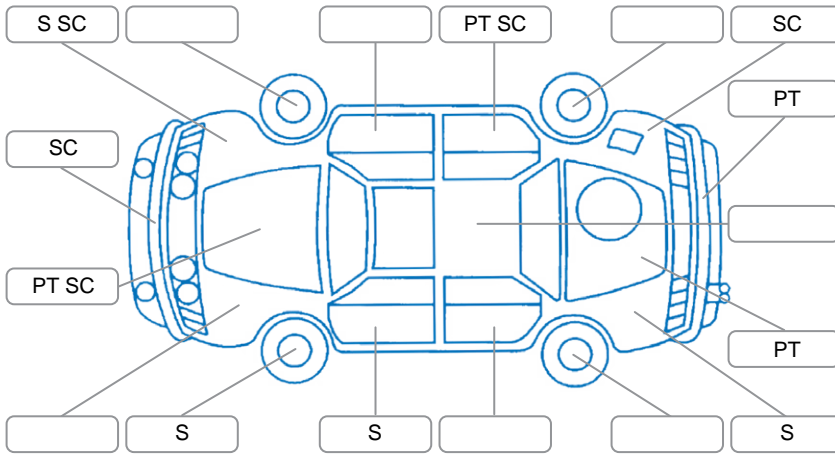

Report ID:	27,979,405	Version:	2
Created:	11 May 2026		

Make:	Toyota	Model:	Vellfire
Body Style:	Wagon	Year:	2014
Rego No.:		Rego Expiry:	
WoF Expiry:	16 Apr 2027	Odometer:	129,253 Kms
Good No.:	27979405	VIN:	7AT0H65MX26344898
Next Service:	139,252 Kms	Service History:	No

Key
 S = Scratch R = Rust C = Crack * = Decals W = Significant scuffs
 D = Dent PT = Paint defect P = Pin dent SC = Stone Chips

Note: some defects and blemishes may not be displayed in the diagram

Body Inspection Comments

Conditions During Body Inspection: Dry

Under Carriage and Under Bonnet Inspection Comments

Front-wheel drive

Interior Comments

Seats:	Good
Carpets:	Good
Panels:	Good
Dashboard:	Average

General Comments

Road Conditions During Test Drive	Dry		
Engine Timing Mechanism	Timing Chain		
Evidence of Cam Belt Replacement	<input type="checkbox"/> Yes	<input type="checkbox"/> No	Kms
Inspected by:	Ryan Scott		
Published by:	Ryan Scott		
Inspection Date:	21 Apr 2026		