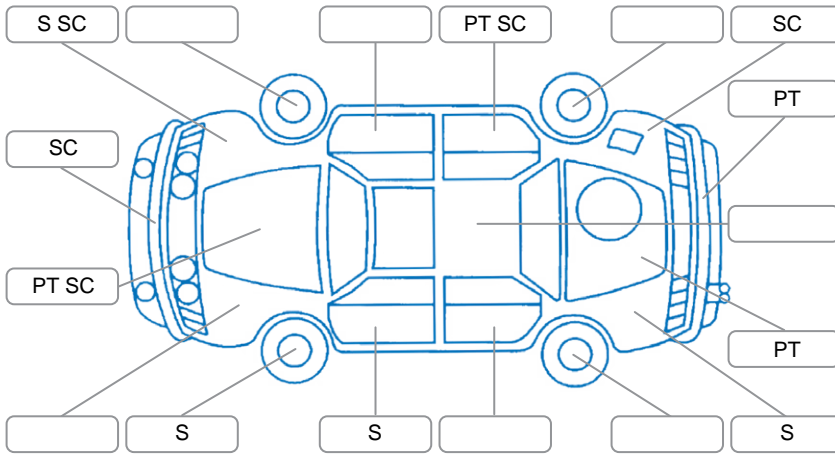

Report ID:	27,979,405	Version:	1
Created:	21 Apr 2026		

Make:	Toyota	Model:	Vellfire
Body Style:	Wagon	Year:	2014
Rego No.:		Rego Expiry:	
WoF Expiry:	16 Apr 2027	Odometer:	129,253 Kms
Good No.:	27979405	VIN:	7AT0H65MX26344898
Next Service:	139,252 Kms	Service History:	No

### Key

S = Scratch    R = Rust    C = Crack    \* = Decals    W = Significant scuffs  
 D = Dent    PT = Paint defect    P = Pin dent    SC = Stone Chips

Note: some defects and blemishes may not be displayed in the diagram