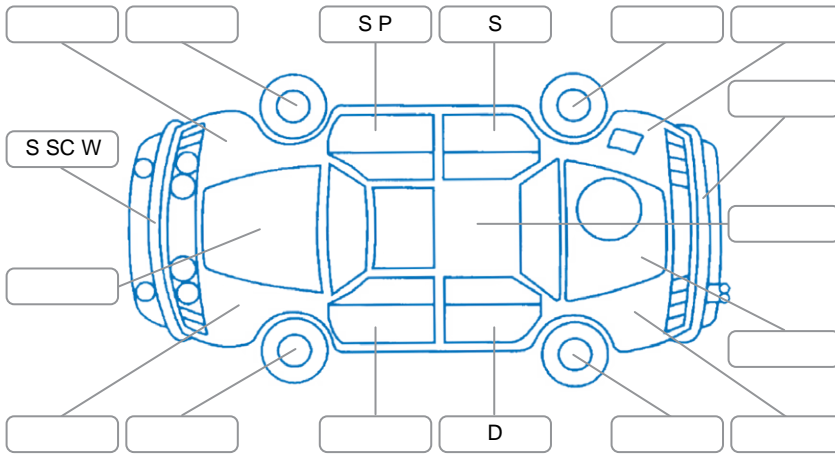

Report ID:	27,979,374	Version:	2
Created:	09 Apr 2026		

Make:	Subaru	Model:	XV
Body Style:	Wagon	Year:	2014
Rego No.:		Rego Expiry:	
WoF Expiry:	26 Mar 2027	Odometer:	79,748 Kms
Good No.:	27979374	VIN:	7AT0GF1XX26070420
Next Service:	89,800 Kms	Service History:	No

**Key**  
 S = Scratch    R = Rust    C = Crack    \* = Decals    W = Significant scuffs  
 D = Dent    PT = Paint defect    P = Pin dent    SC = Stone Chips

Note: some defects and blemishes may not be displayed in the diagram