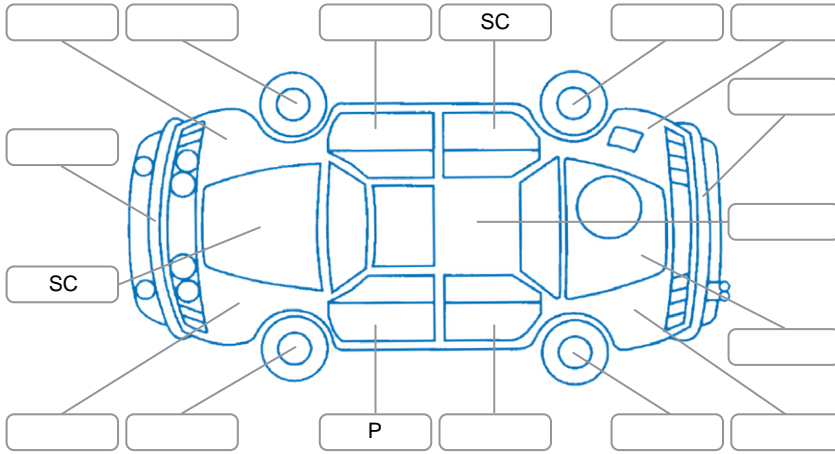

Report ID:	27,979,357	Version:	3
Created:	17 Apr 2026		

Make:	Mazda	Model:	CX-5
Body Style:	Wagon	Year:	2017
Rego No.:		Rego Expiry:	
WoF Expiry:	25 Mar 2027	Odometer:	104,309 Kms
Good No.:	27979357	VIN:	7AT0C144X26105275
Next Service:	114,400 Kms	Service History:	No

Key

S = Scratch R = Rust C = Crack * = Decals W = Significant scuffs
 D = Dent PT = Paint defect P = Pin dent SC = Stone Chips

Note: some defects and blemishes may not be displayed in the diagram

Body Inspection Comments

Conditions During Body Inspection

Wet

Under Carriage and Under Bonnet Inspection Comments

2WD

Interior Comments

Seats:	Good
Carpets:	Good
Panels:	Good
Dashboard:	Good

General Comments

Road Conditions During Test Drive	Wet	
Engine Timing Mechanism	Timing Chain	
Evidence of Cam Belt Replacement	<input type="checkbox"/> Yes <input type="checkbox"/> No	Kms
Inspected by:	Hoani Saunders	
Published by:	Robert Chardon	
Inspection Date:	30 Mar 2026	