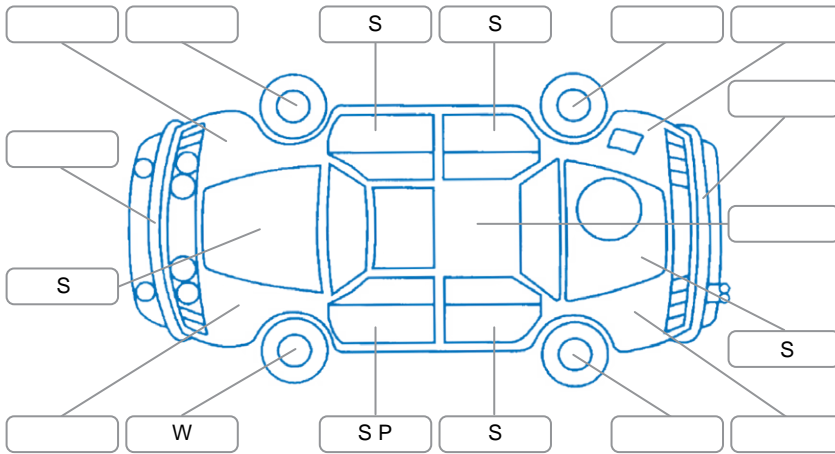

Report ID:	27,979,342	Version:	1
Created:	21 Apr 2026		

Make:	Subaru	Model:	Levorg
Body Style:	Wagon	Year:	2015
Rego No.:		Rego Expiry:	
WoF Expiry:	17 Apr 2027	Odometer:	92,142 Kms
Good No.:	27979342	VIN:	7AT0GF22X26037797
Next Service:	102,200 Kms	Service History:	No

Key
 S = Scratch R = Rust C = Crack * = Decals W = Significant scuffs
 D = Dent PT = Paint defect P = Pin dent SC = Stone Chips

Note: some defects and blemishes may not be displayed in the diagram

Body Inspection Comments

Conditions During Body Inspection: Dry

Under Carriage and Under Bonnet Inspection Comments

Interior Comments

Seats:	Good
Carpets:	Good
Panels:	Good
Dashboard:	Good

General Comments

Road Conditions During Test Drive	Dry
Engine Timing Mechanism	Timing Chain
Evidence of Cam Belt Replacement	<input type="checkbox"/> Yes <input type="checkbox"/> No Kms
Inspected by:	Kyle Kelly
Published by:	Ryan Stanley
Inspection Date:	21 Apr 2026