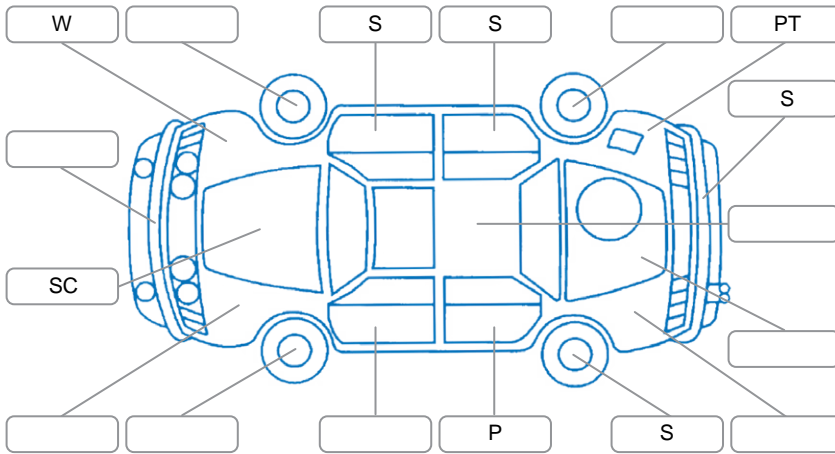

Report ID:	27,979,286	Version:	1
Created:	24 Apr 2026		

Make:	Nissan	Model:	Serena
Body Style:	Wagon	Year:	2016
Rego No.:		Rego Expiry:	
WoF Expiry:	22 Apr 2027	Odometer:	106,180 Kms
Good No.:	27979286	VIN:	7AT0DH3FX26006536
Next Service:	116,175 Kms	Service History:	No

**Key**  
 S = Scratch    R = Rust    C = Crack    \* = Decals    W = Significant scuffs  
 D = Dent    PT = Paint defect    P = Pin dent    SC = Stone Chips

Note: some defects and blemishes may not be displayed in the diagram