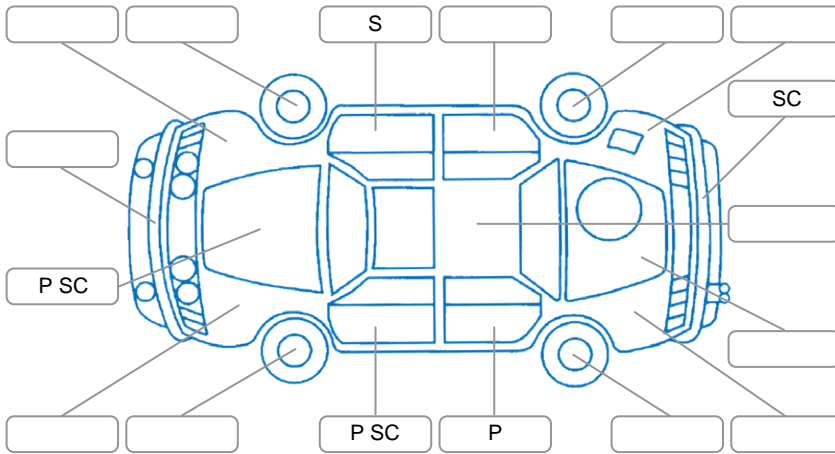

Report ID:	27,979,272	Version:	1
Created:	16 Apr 2026		

Make:	Nissan	Model:	Serena
Body Style:	Wagon	Year:	2018
Rego No.:		Rego Expiry:	
WoF Expiry:	07 Apr 2027	Odometer:	88,831 Kms
Good No.:	27979272	VIN:	7AT0DH3FX26118839
Next Service:	98816	Service History:	No

**Key**  
 S = Scratch    R = Rust    C = Crack    \* = Decals    W = Significant scuffs  
 D = Dent    PT = Paint defect    P = Pin dent    SC = Stone Chips

Note: some defects and blemishes may not be displayed in the diagram