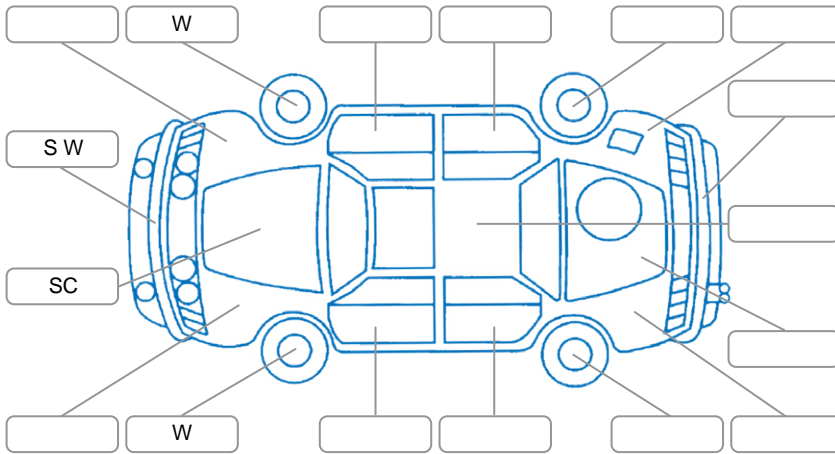

Report ID:	27,979,229	Version:	1
Created:	07 May 2026		

Make:	Subaru	Model:	Legacy
Body Style:	Wagon	Year:	2013
Rego No.:		Rego Expiry:	
WoF Expiry:	24 Apr 2027	Odometer:	84,998 Kms
Good No.:	27979229	VIN:	7AT0GF0BX26024223
Next Service:	95000	Service History:	No

**Key**  
 S = Scratch    R = Rust    C = Crack    \* = Decals    W = Significant scuffs  
 D = Dent    PT = Paint defect    P = Pin dent    SC = Stone Chips

Note: some defects and blemishes may not be displayed in the diagram