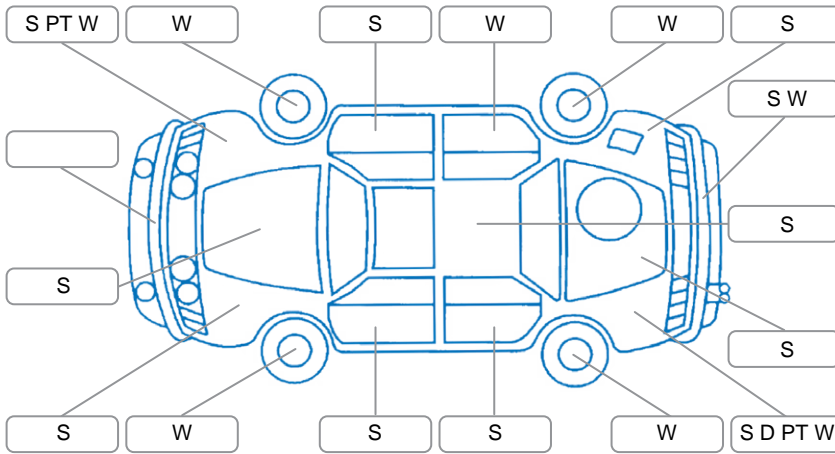

Report ID:	27,979,217	Version:	2
Created:	04 Apr 2026		

Make:	Lexus	Model:	IS300H
Body Style:	Sedan	Year:	2013
Rego No.:		Rego Expiry:	
WoF Expiry:	31 Mar 2027	Odometer:	105,550 Kms
Good No.:	27979217	VIN:	7AT0B013X26017729
Next Service:	115,255 Kms	Service History:	No

Key
 S = Scratch R = Rust C = Crack * = Decals W = Significant scuffs
 D = Dent PT = Paint defect P = Pin dent SC = Stone Chips

Note: some defects and blemishes may not be displayed in the diagram

Body Inspection Comments