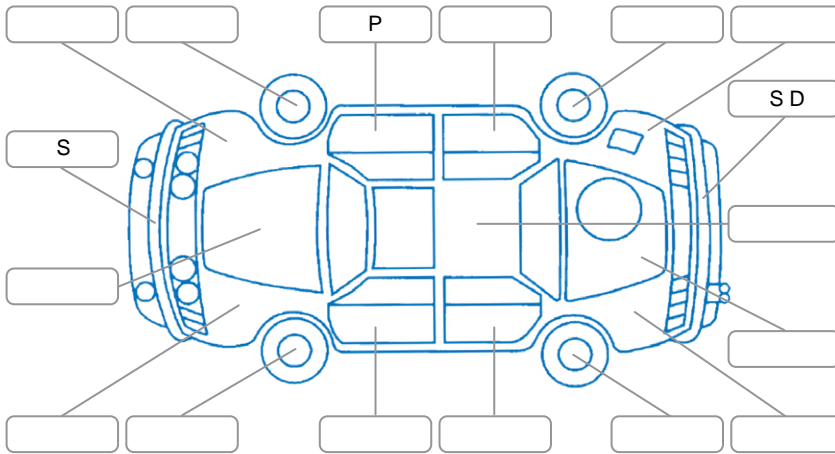

Report ID:	27,979,201	Version:	1
Created:	21 Apr 2026		

Make:	Nissan	Model:	Note
Body Style:	Hatchback	Year:	2017
Rego No.:		Rego Expiry:	
WoF Expiry:	16 Apr 2027	Odometer:	54,734 Kms
Good No.:	27979201	VIN:	7AT0DH79X26563663
Next Service:	64800	Service History:	No

**Key**  
 S = Scratch    R = Rust    C = Crack    \* = Decals    W = Significant scuffs  
 D = Dent    PT = Paint defect    P = Pin dent    SC = Stone Chips

Note: some defects and blemishes may not be displayed in the diagram