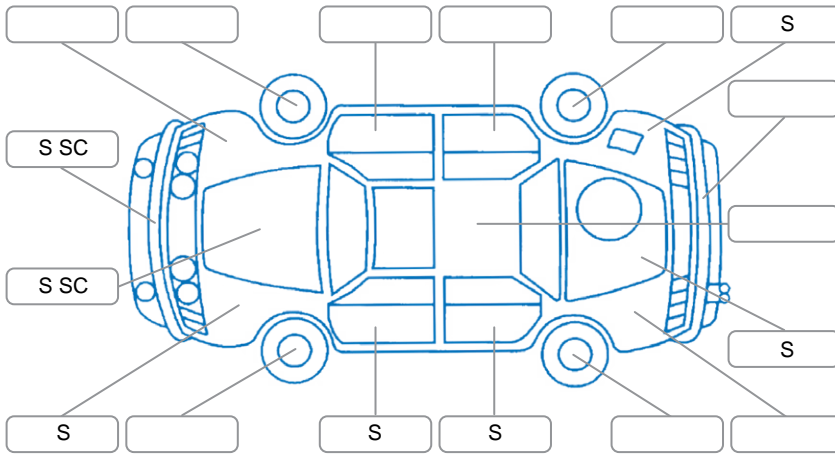

Report ID:	27,979,199	Version:	1
Created:	03 May 2026		

Make:	Toyota	Model:	Noah
Body Style:	Wagon	Year:	2014
Rego No.:		Rego Expiry:	
WoF Expiry:	24 Apr 2027	Odometer:	77,012 Kms
Good No.:	27979199	VIN:	7AT0H64NX26050283
Next Service:	87,100	Service History:	No

Key
 S = Scratch R = Rust C = Crack * = Decals W = Significant scuffs
 D = Dent PT = Paint defect P = Pin dent SC = Stone Chips

Note: some defects and blemishes may not be displayed in the diagram

Body Inspection Comments

Conditions During Body Inspection

Under Carriage and Under Bonnet Inspection Comments

Interior Comments

Seats:	Good
Carpets:	Good
Panels:	Good
Dashboard:	Good

General Comments

Road Conditions During Test Drive	Dry		
Engine Timing Mechanism	Timing Chain		
Evidence of Cam Belt Replacement	<input type="checkbox"/> Yes	<input type="checkbox"/> No	Kms
Inspected by:	Kyle Kelly		
Published by:	Ryan Stanley		
Inspection Date:	03 May 2026		