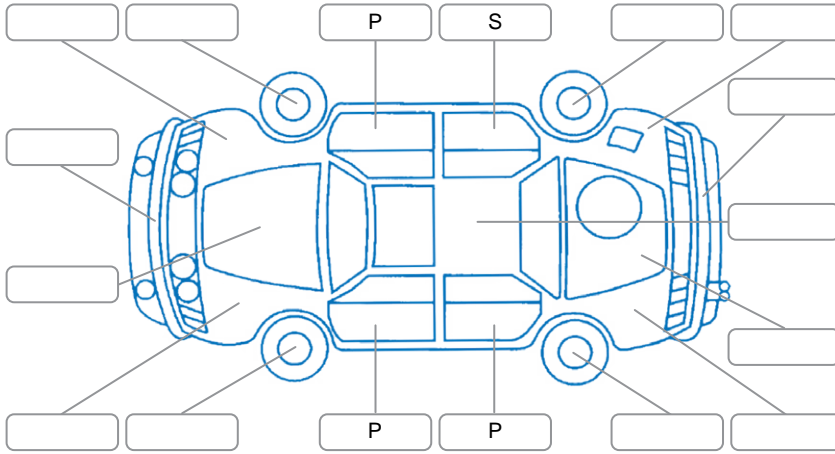

Report ID:	27,979,175	Version:	2
Created:	05 Jun 2026		

Make:	Subaru	Model:	Exiga
Body Style:	Wagon	Year:	2012
Rego No.:		Rego Expiry:	
WoF Expiry:	17 Apr 2027	Odometer:	60,996 Kms
Good No.:	27979175	VIN:	7AT0GF1RX26020744
Next Service:	71000	Service History:	No

Key

S = Scratch R = Rust C = Crack * = Decals W = Significant scuffs
 D = Dent PT = Paint defect P = Pin dent SC = Stone Chips

Note: some defects and blemishes may not be displayed in the diagram

Body Inspection Comments

Conditions During Body Inspection

Dry

Under Carriage and Under Bonnet Inspection Comments

Interior Comments

Seats:	Average
Carpets:	Average
Panels:	Good
Dashboard:	Good

General Comments

Road Conditions During Test Drive	Dry	
Engine Timing Mechanism	Cambelt	
Evidence of Cam Belt Replacement	<input type="checkbox"/> Yes	<input checked="" type="checkbox"/> No
Inspected by:	Chris Buckley	
Published by:	Liam Walls	
Inspection Date:	21 Apr 2026	