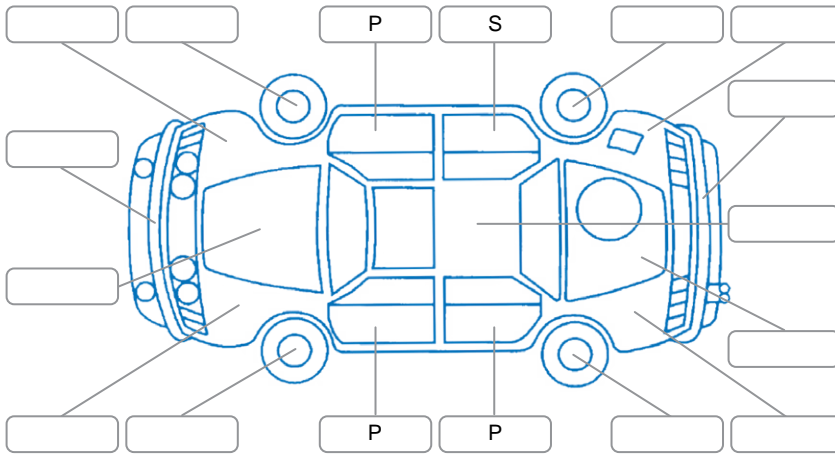

Report ID:	27,979,175	Version:	1
Created:	21 Apr 2026		

Make:	Subaru	Model:	Exiga
Body Style:	Wagon	Year:	2012
Rego No.:		Rego Expiry:	
WoF Expiry:	17 Apr 2027	Odometer:	60,996 Kms
Good No.:	27979175	VIN:	7AT0GF1RX26020744
Next Service:	71000	Service History:	No

Key

S = Scratch R = Rust C = Crack * = Decals W = Significant scuffs
 D = Dent PT = Paint defect P = Pin dent SC = Stone Chips

Note: some defects and blemishes may not be displayed in the diagram

Body Inspection Comments

Conditions During Body Inspection: Dry

Under Carriage and Under Bonnet Inspection Comments

Interior Comments

Seats:	Average
Carpets:	Average
Panels:	Good
Dashboard:	Good

General Comments

Road Conditions During Test Drive	Dry	
Engine Timing Mechanism	Cambelt	
Evidence of Cam Belt Replacement	<input type="checkbox"/> Yes	<input checked="" type="checkbox"/> No
Inspected by:	Chris Buckley	
Published by:	Jeremy Hutchings	
Inspection Date:	21 Apr 2026	