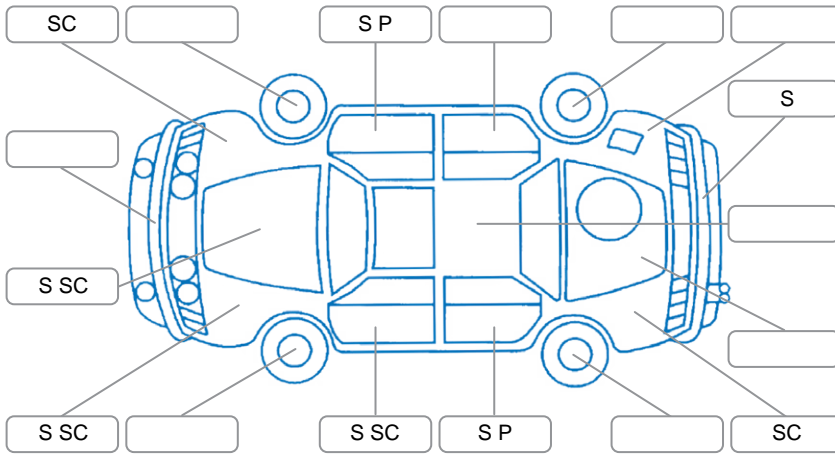

Report ID:	27,979,168	Version:	1
Created:	28 May 2026		

Make:	Lexus	Model:	GS300H
Body Style:	Sedan	Year:	2013
Rego No.:		Rego Expiry:	
WoF Expiry:	21 May 2027	Odometer:	133,788 Kms
Good No.:	27979168	VIN:	7AT0B016X26000658
Next Service:	143,779 Kms	Service History:	No

Key

S = Scratch R = Rust C = Crack * = Decals W = Significant scuffs
 D = Dent PT = Paint defect P = Pin dent SC = Stone Chips

Note: some defects and blemishes may not be displayed in the diagram

Body Inspection Comments

Conditions During Body Inspection: Dry

Under Carriage and Under Bonnet Inspection Comments

Rear-wheel drive

Interior Comments

Seats:	Good
Carpets:	Good
Panels:	Good
Dashboard:	Good

General Comments

Road Conditions During Test Drive	Dry	
Engine Timing Mechanism	Timing Chain	
Evidence of Cam Belt Replacement	<input type="checkbox"/> Yes <input type="checkbox"/> No	Kms
Inspected by:	Ryan Scott	
Published by:	Jayson Rodriguez	
Inspection Date:	28 May 2026	