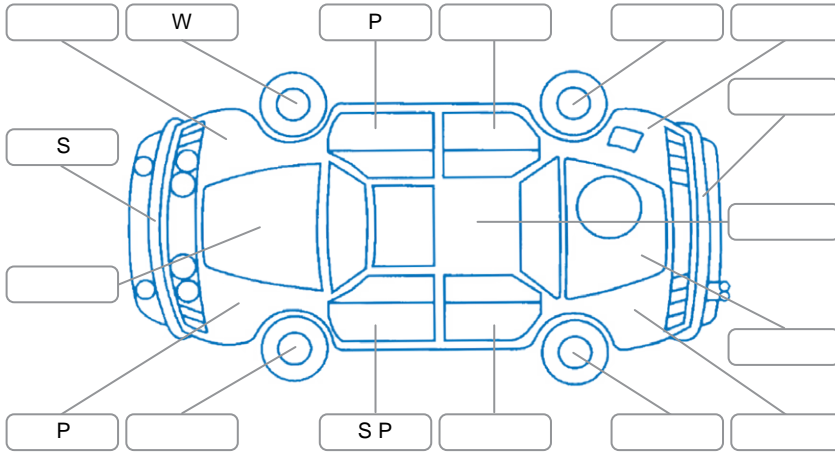

Report ID:	27,979,147	Version:	2
Created:	08 Jun 2026		

Make:	Toyota	Model:	Alphard
Body Style:	Wagon	Year:	2013
Rego No.:		Rego Expiry:	
WoF Expiry:	05 May 2027	Odometer:	84,826 Kms
Good No.:	27979147	VIN:	7AT0H64EX26273820
Next Service:	94,786 Kms	Service History:	No

Key
 S = Scratch R = Rust C = Crack * = Decals W = Significant scuffs
 D = Dent PT = Paint defect P = Pin dent SC = Stone Chips

Note: some defects and blemishes may not be displayed in the diagram

Body Inspection Comments