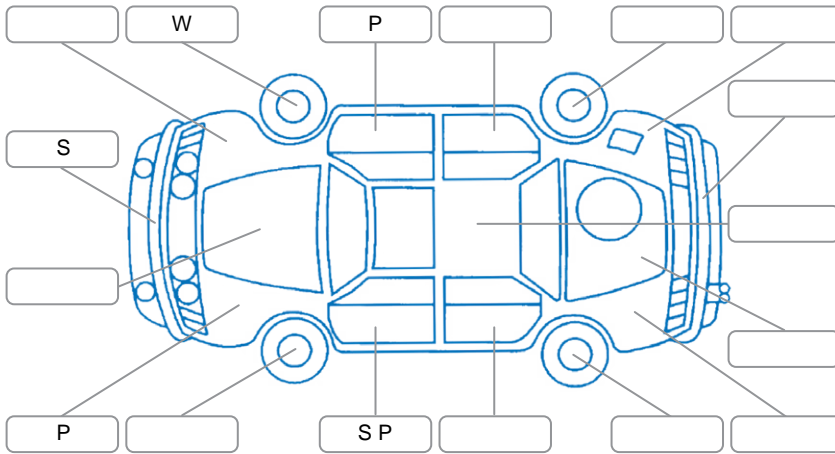

Report ID:	27,979,147	Version:	1
Created:	12 May 2026		

Make:	Toyota	Model:	Alphard
Body Style:	Wagon	Year:	2013
Rego No.:		Rego Expiry:	
WoF Expiry:	05 May 2027	Odometer:	84,826 Kms
Good No.:	27979147	VIN:	7AT0H64EX26273820
Next Service:	94,786 Kms	Service History:	No

Key
 S = Scratch R = Rust C = Crack * = Decals W = Significant scuffs
 D = Dent PT = Paint defect P = Pin dent SC = Stone Chips

Note: some defects and blemishes may not be displayed in the diagram

Body Inspection Comments