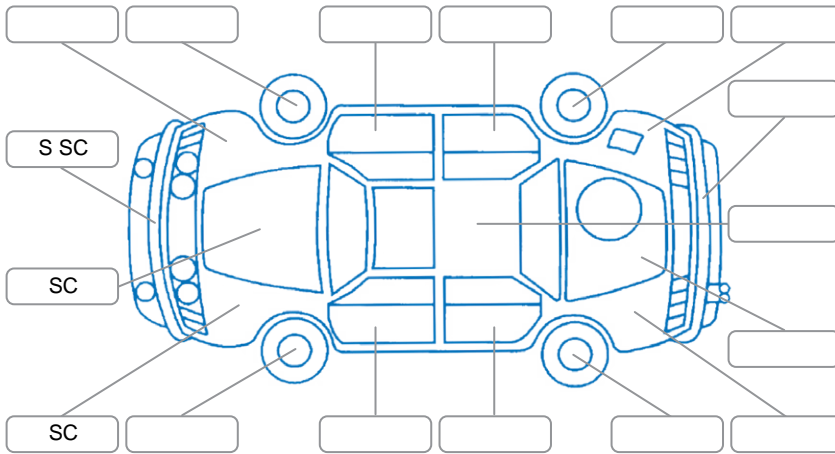

Report ID:	27,978,881	Version:	3
Created:	27 Jun 2026		

Make:	Nissan	Model:	Skyline
Body Style:	Sedan	Year:	2014
Rego No.:	RRY803	Rego Expiry:	26 Dec 2026
WoF Expiry:	10 Apr 2027	Odometer:	45,806 Kms
Good No.:	27978881	VIN:	7AT0DH12X26700911
Next Service:	55,729kms	Service History:	No

Key

S = Scratch R = Rust C = Crack * = Decals W = Significant scuffs
 D = Dent PT = Paint defect P = Pin dent SC = Stone Chips

Note: some defects and blemishes may not be displayed in the diagram

Body Inspection Comments