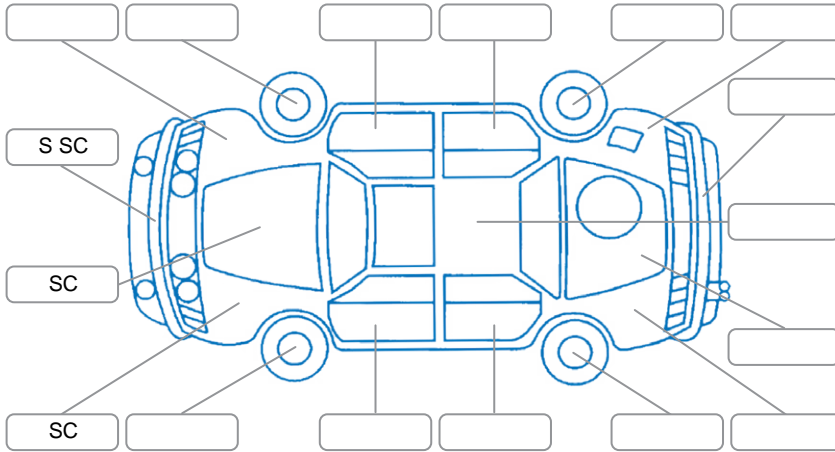

Report ID:	27,978,881	Version:	2
Created:	01 May 2026		

Make:	Nissan	Model:	Skyline
Body Style:	Sedan	Year:	2014
Rego No.:		Rego Expiry:	
WoF Expiry:	10 Apr 2027	Odometer:	45,806 Kms
Good No.:	27978881	VIN:	7AT0DH12X26700911
Next Service:	55,729kms	Service History:	No

**Key**

S = Scratch    R = Rust    C = Crack    \* = Decals    W = Significant scuffs  
 D = Dent    PT = Paint defect    P = Pin dent    SC = Stone Chips

Note: some defects and blemishes may not be displayed in the diagram