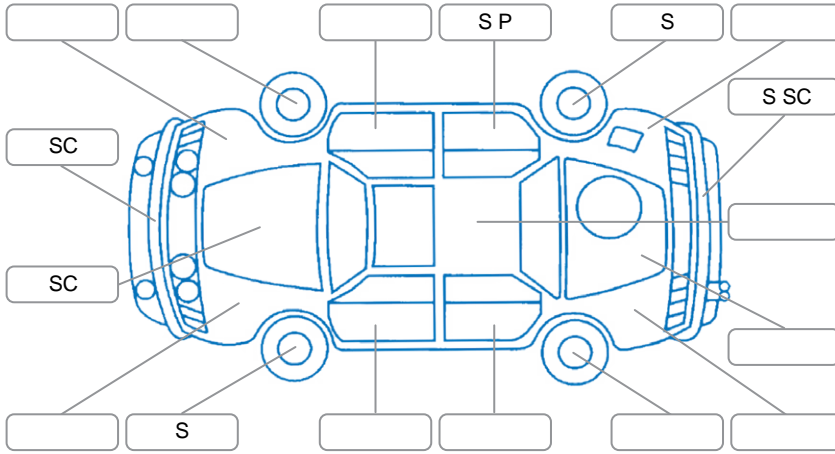

Report ID:	27,978,796	Version:	2
Created:	26 Mar 2026		

Make:	Toyota	Model:	Corolla
Body Style:	Wagon	Year:	2013
Rego No.:		Rego Expiry:	
WoF Expiry:	18 Mar 2027	Odometer:	59,680 Kms
Good No.:	27978796	VIN:	
Next Service:	69,680kms	Service History:	No

**Key**

S = Scratch    R = Rust    C = Crack    \* = Decals    W = Significant scuffs  
 D = Dent    PT = Paint defect    P = Pin dent    SC = Stone Chips

Note: some defects and blemishes may not be displayed in the diagram