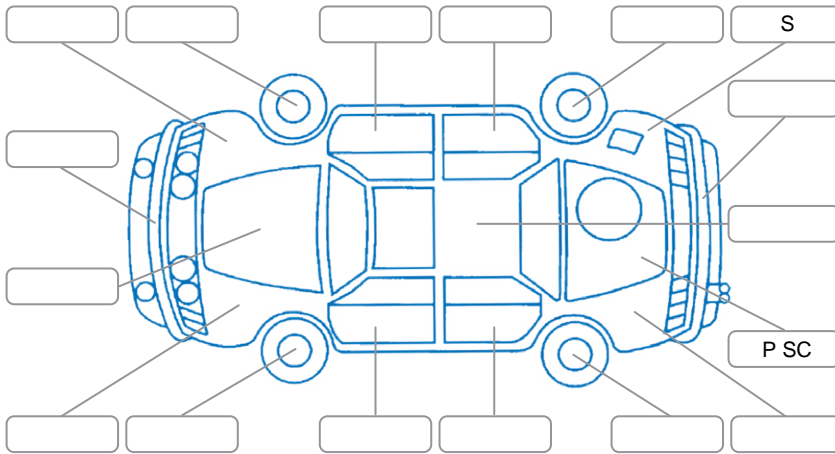

Report ID:	27,978,783	Version:	3
Created:	22 Apr 2026		

Make:	Toyota	Model:	Hiace
Body Style:	Van	Year:	2020
Rego No.:		Rego Expiry:	
WoF Expiry:	17 Apr 2027	Odometer:	89,878 Kms
Good No.:	27978783	VIN:	7AT0H60FX26045104
Next Service:	99,864kms	Service History:	No

Key
 S = Scratch R = Rust C = Crack * = Decals W = Significant scuffs
 D = Dent PT = Paint defect P = Pin dent SC = Stone Chips

Note: some defects and blemishes may not be displayed in the diagram

Body Inspection Comments