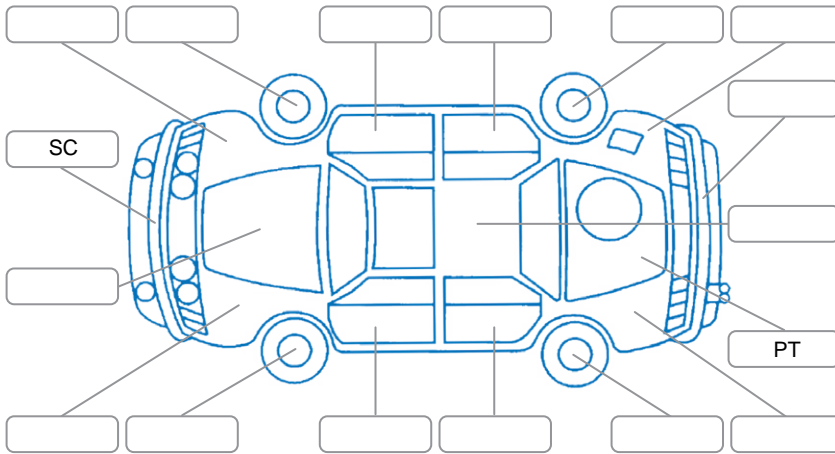

Report ID:	27,978,777	Version:	2
Created:	29 Mar 2026		

Make:	Toyota	Model:	Vellfire
Body Style:	Wagon	Year:	2014
Rego No.:		Rego Expiry:	
WoF Expiry:	25 Mar 2027	Odometer:	122,030 Kms
Good No.:	27978777	VIN:	7AT0H65MX26331460
Next Service:	132,030kms	Service History:	No

Key
 S = Scratch R = Rust C = Crack * = Decals W = Significant scuffs
 D = Dent PT = Paint defect P = Pin dent SC = Stone Chips

Note: some defects and blemishes may not be displayed in the diagram

Body Inspection Comments

Conditions During Body Inspection: Dry

Under Carriage and Under Bonnet Inspection Comments

Interior Comments

Seats:	Good
Carpets:	Good
Panels:	Good
Dashboard:	Good

General Comments

Road Conditions During Test Drive	Dry	
Engine Timing Mechanism	Timing Chain	
Evidence of Cam Belt Replacement	<input type="checkbox"/> Yes <input type="checkbox"/> No	Kms
Inspected by:	LukaAjitvan Woerden	
Published by:	Cody O'Neill	
Inspection Date:	27 Mar 2026	