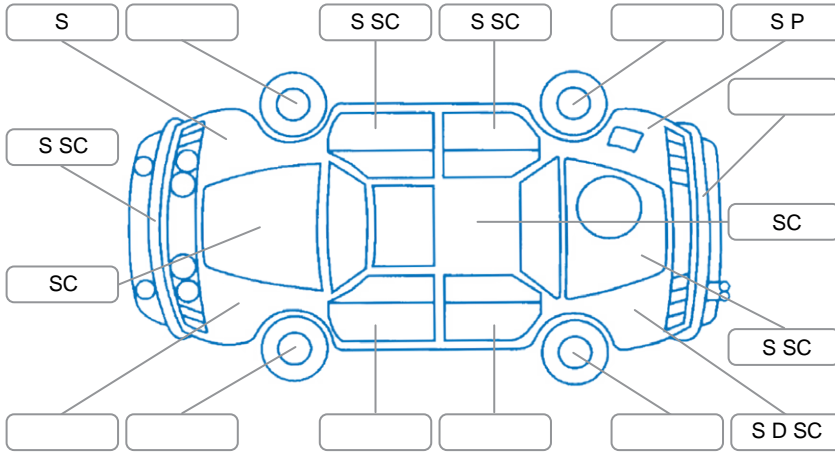

Report ID:	27,978,754	Version:	3
Created:	16 Apr 2026		

Make:	Subaru	Model:	Impreza
Body Style:	Sedan	Year:	2012
Rego No.:		Rego Expiry:	
WoF Expiry:	31 Mar 2027	Odometer:	57,554 Kms
Good No.:	27978754	VIN:	7AT0GF09X26004485
Next Service:	67,000 Kms	Service History:	No

Key

S = Scratch R = Rust C = Crack * = Decals W = Significant scuffs
 D = Dent PT = Paint defect P = Pin dent SC = Stone Chips

Note: some defects and blemishes may not be displayed in the diagram

Body Inspection Comments

RF door seal split.

Conditions During Body Inspection

Dry

Under Carriage and Under Bonnet Inspection Comments

Interior Comments

Seats:	Good
Carpets:	Good
Panels:	Good
Dashboard:	Good

General Comments

Road Conditions During Test Drive Dry

Engine Timing Mechanism Timing Chain

Evidence of Cam Belt Replacement Yes No Kms

Inspected by: Troy Smith

Published by: Shanna Bullion

Inspection Date: 07 Apr 2026

	OK	Requires Attention	N/A
Engine			
Oil level	✓		
Smoke & fumes	✓		
Engine performance	✓		
Noise	✓		
Coolant condition	✓		
Cooling performance	✓		
Radiator / Hoses (visual)	✓		
Transmission			
Operation	✓		
Noise	✓		
Clutch			✓
CV joints	✓		
Wheel bearings	✓		
Brakes			
Performance	✓		
Hand brake	✓		
Tyres (lowest observed tread depth of tyres)			
Left front			4.0 mm
Right front			5.0 mm
Left rear			5.0 mm
Right rear			4.0 mm
Spare		Yes	
Suspension			
Suspension performance	✓		
Steering performance	✓		
Shock absorbers	✓		
Air Conditioning / Heater			
Operation	✓		
Electrical / Accessories			
Head lights	✓		
Tail lights	✓		
Indicators	✓		
Dashboard warning lights	✓		
Wipers (front & rear)	✓		
Window winder FL	✓		
Window winder FR	✓		
Window winder RL	✓		
Window winder RR	✓		
Rear view mirrors	✓		
Radio (basic test only)	✓		
CD (basic test only)	✓		
Number of keys	1		
Central locking	✓		
Remote locking	✓		
Sat. nav. (basic test only)			✓
Reversing camera			✓