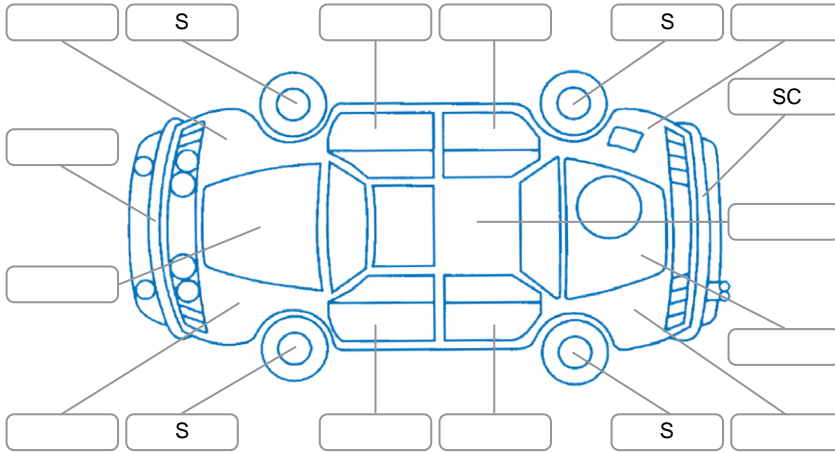

Report ID:	27,978,749	Version:	2
Created:	29 Mar 2026		

Make:	Subaru	Model:	WRX
Body Style:	Sedan	Year:	2014
Rego No.:		Rego Expiry:	
WoF Expiry:	20 Mar 2027	Odometer:	84,221 Kms
Good No.:	27978749	VIN:	7AT0GF20X26004692
Next Service:	94,206km	Service History:	No

**Key**

S = Scratch    R = Rust    C = Crack    \* = Decals    W = Significant scuffs  
 D = Dent    PT = Paint defect    P = Pin dent    SC = Stone Chips

Note: some defects and blemishes may not be displayed in the diagram