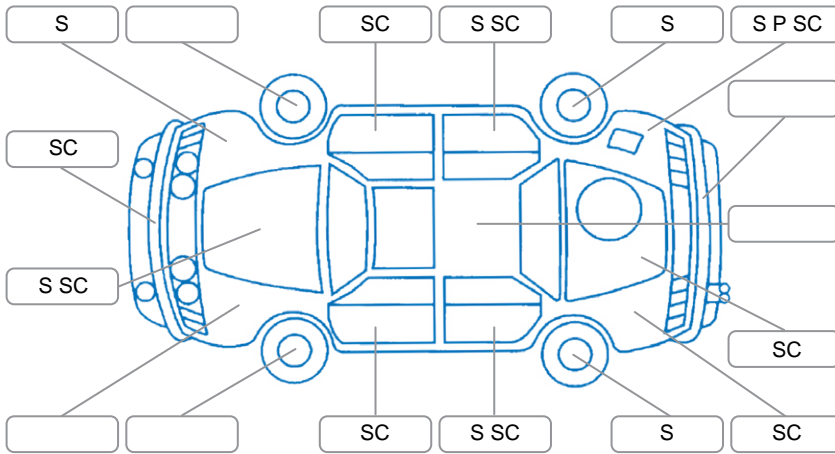

Report ID:	27,978,720	Version:	2
Created:	09 Apr 2026		

Make:	Toyota	Model:	Corolla
Body Style:	Wagon	Year:	2018
Rego No.:		Rego Expiry:	
WoF Expiry:	26 Mar 2027	Odometer:	91,936 Kms
Good No.:	27978720	VIN:	7AT0H607X26202777
Next Service:	101,929 Kms	Service History:	No

Key
 S = Scratch R = Rust C = Crack * = Decals W = Significant scuffs
 D = Dent PT = Paint defect P = Pin dent SC = Stone Chips

Note: some defects and blemishes may not be displayed in the diagram

Body Inspection Comments