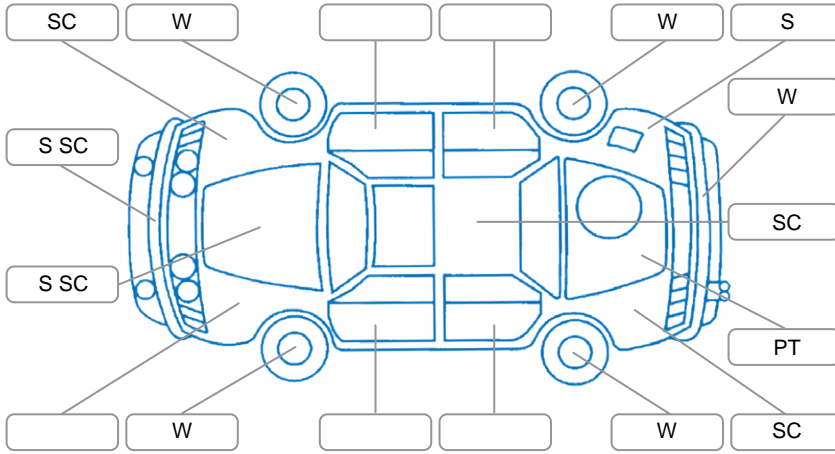

Report ID:	27,978,712	Version:	1
Created:	04 May 2026		

Make:	Subaru	Model:	Levorg
Body Style:	Wagon	Year:	2014
Rego No.:	RQT839	Rego Expiry:	21 Oct 2026
WoF Expiry:	16 Apr 2027	Odometer:	88,336 Kms
Good No.:	27978712	VIN:	7AT0GF22X26002166
Next Service:	98318	Service History:	No

**Key**  
 S = Scratch    R = Rust    C = Crack    \* = Decals    W = Significant scuffs  
 D = Dent    PT = Paint defect    P = Pin dent    SC = Stone Chips

Note: some defects and blemishes may not be displayed in the diagram