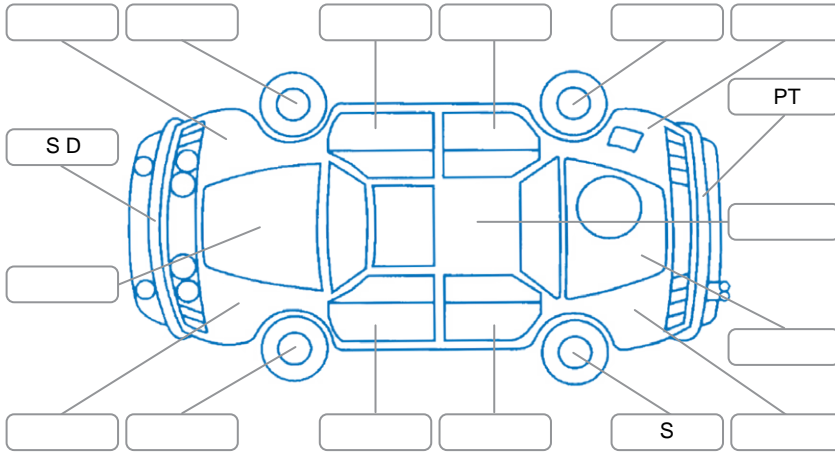

Report ID:	27,978,708	Version:	2
Created:	14 May 2026		

Make:	Toyota	Model:	Alphard
Body Style:	Wagon	Year:	2012
Rego No.:		Rego Expiry:	
WoF Expiry:	13 May 2027	Odometer:	133,965 Kms
Good No.:	27978708	VIN:	7AT0H64EX26224105
Next Service:	143,951kms	Service History:	No

Key

S = Scratch R = Rust C = Crack * = Decals W = Significant scuffs
 D = Dent PT = Paint defect P = Pin dent SC = Stone Chips

Note: some defects and blemishes may not be displayed in the diagram

Body Inspection Comments

Conditions During Body Inspection: Dry

Under Carriage and Under Bonnet Inspection Comments

Interior Comments

Seats:	Good
Carpets:	Good
Panels:	Good
Dashboard:	Good

General Comments

7 seater people mover.

Road Conditions During Test Drive	Dry		
Engine Timing Mechanism	Timing Chain		
Evidence of Cam Belt Replacement	<input type="checkbox"/> Yes	<input type="checkbox"/> No	Kms
Inspected by:	Daryll Timms		
Published by:	Daryll Timms		
Inspection Date:	14 May 2026		