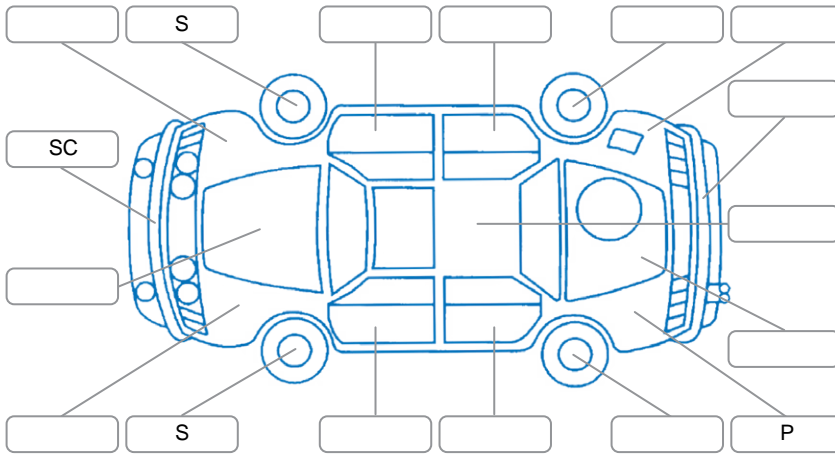

Report ID:	27,978,691	Version:	2
Created:	29 Apr 2026		

Make:	Lexus	Model:	IS300H
Body Style:	Sedan	Year:	2015
Rego No.:		Rego Expiry:	
WoF Expiry:	27 Mar 2027	Odometer:	128,732 Kms
Good No.:	27978691	VIN:	7AT0B013X26048059
Next Service:	138,730kms	Service History:	No

Key
 S = Scratch R = Rust C = Crack * = Decals W = Significant scuffs
 D = Dent PT = Paint defect P = Pin dent SC = Stone Chips

Note: some defects and blemishes may not be displayed in the diagram

Body Inspection Comments