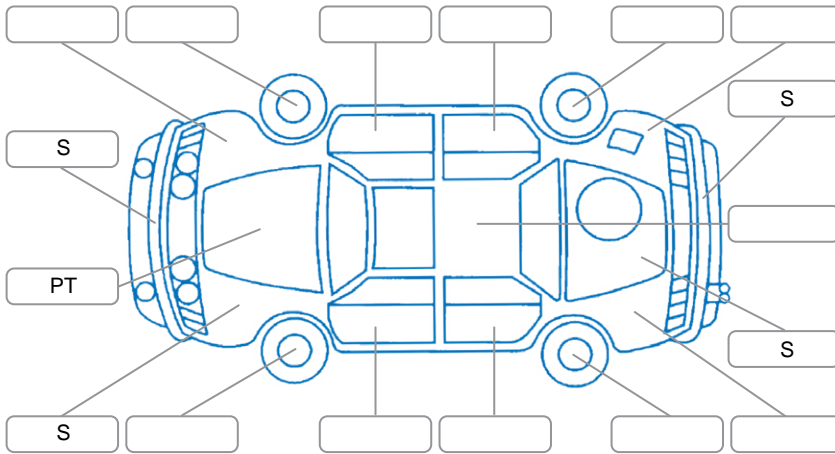

Report ID:	27,978,658	Version:	1
Created:	15 May 2026		

Make:	Subaru	Model:	Impreza
Body Style:	Wagon	Year:	2014
Rego No.:	RQT838	Rego Expiry:	21 Oct 2026
WoF Expiry:	16 Apr 2027	Odometer:	49,146 Kms
Good No.:	27978658	VIN:	7AT0GF09X26083746
Next Service:	59000	Service History:	No

**Key**  
 S = Scratch    R = Rust    C = Crack    \* = Decals    W = Significant scuffs  
 D = Dent    PT = Paint defect    P = Pin dent    SC = Stone Chips

Note: some defects and blemishes may not be displayed in the diagram