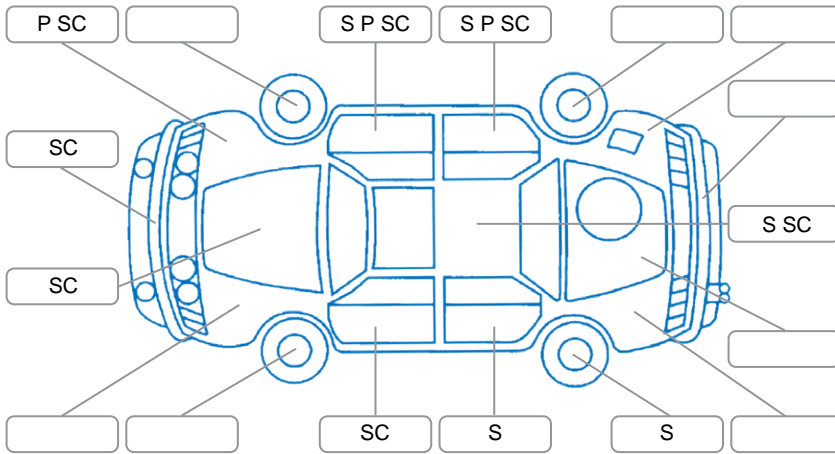

Report ID:	27,978,643	Version:	3
Created:	06 May 2026		

Make:	Toyota	Model:	Vellfire
Body Style:	Wagon	Year:	2012
Rego No.:		Rego Expiry:	
WoF Expiry:	17 Apr 2027	Odometer:	138,179 Kms
Good No.:	27978643	VIN:	7AT0H65MX26259237
Next Service:	148,166 Kms	Service History:	No

Key
 S = Scratch R = Rust C = Crack * = Decals W = Significant scuffs
 D = Dent PT = Paint defect P = Pin dent SC = Stone Chips

Note: some defects and blemishes may not be displayed in the diagram

Body Inspection Comments