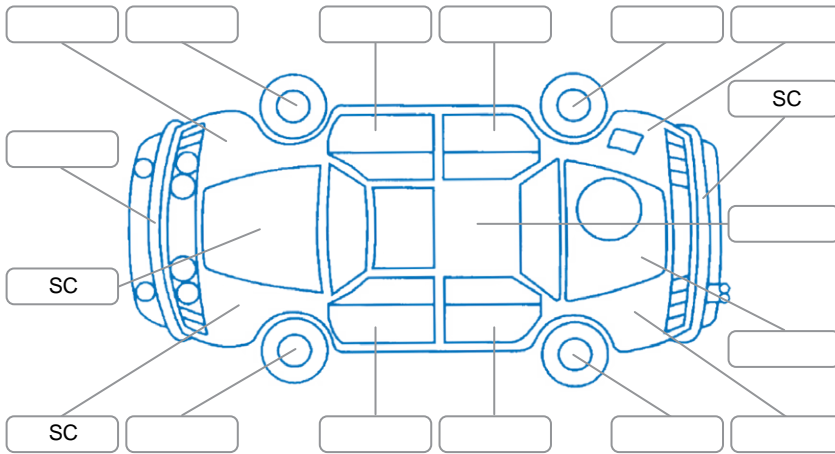

Report ID:	27,978,604	Version:	2
Created:	05 May 2026		

Make:	Nissan	Model:	Skyline
Body Style:	Sedan	Year:	2013
Rego No.:	RQC713	Rego Expiry:	04 Nov 2026
WoF Expiry:	21 Apr 2027	Odometer:	57,932 Kms
Good No.:	27978604	VIN:	7AT0DH12X26601346
Next Service:	67888	Service History:	No

**Key**  
 S = Scratch    R = Rust    C = Crack    \* = Decals    W = Significant scuffs  
 D = Dent    PT = Paint defect    P = Pin dent    SC = Stone Chips

Note: some defects and blemishes may not be displayed in the diagram