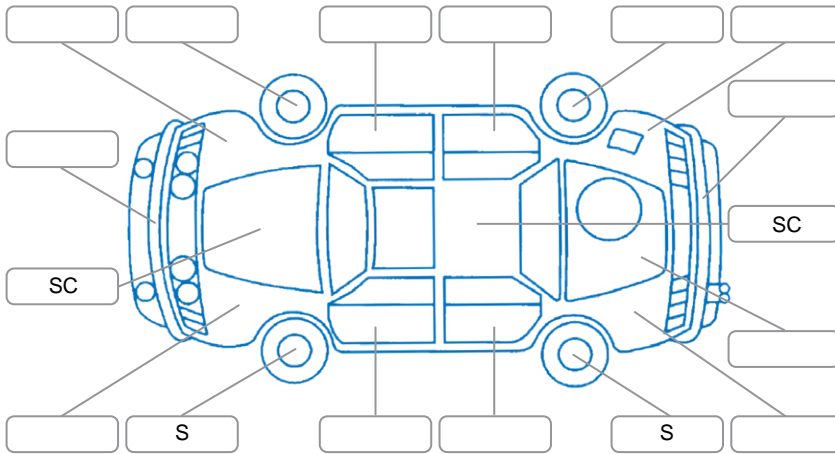

Report ID:	27,978,564	Version:	2
Created:	05 May 2026		

Make:	Toyota	Model:	Vellfire
Body Style:	Wagon	Year:	2013
Rego No.:		Rego Expiry:	
WoF Expiry:	15 Apr 2027	Odometer:	59,096 Kms
Good No.:	27978564	VIN:	7AT0H65MX26274761
Next Service:	69,062 Kms	Service History:	No

Key
 S = Scratch R = Rust C = Crack * = Decals W = Significant scuffs
 D = Dent PT = Paint defect P = Pin dent SC = Stone Chips

Note: some defects and blemishes may not be displayed in the diagram

Body Inspection Comments