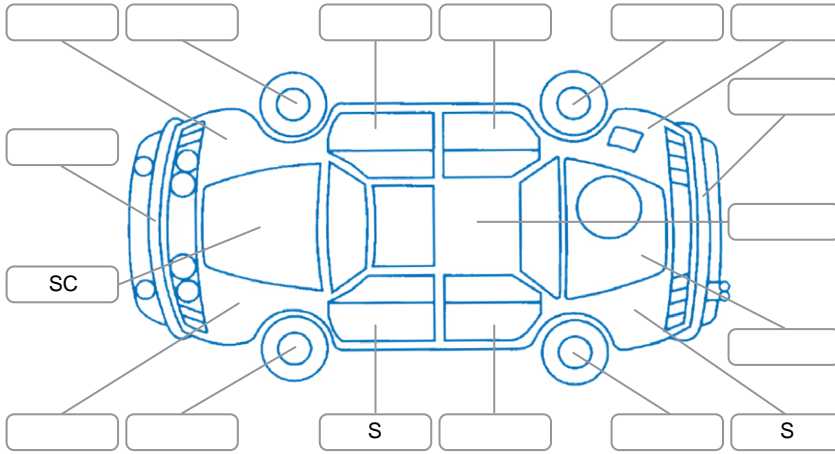

Report ID:	27,978,555	Version:	2
Created:	20 Apr 2026		

Make:	Nissan	Model:	Serena
Body Style:	Wagon	Year:	2012
Rego No.:		Rego Expiry:	
WoF Expiry:	16 Apr 2027	Odometer:	101,448 Kms
Good No.:	27978555	VIN:	7AT0DH3FX26101682
Next Service:	111,428kms	Service History:	No

Key
 S = Scratch R = Rust C = Crack * = Decals W = Significant scuffs
 D = Dent PT = Paint defect P = Pin dent SC = Stone Chips

Note: some defects and blemishes may not be displayed in the diagram

Body Inspection Comments