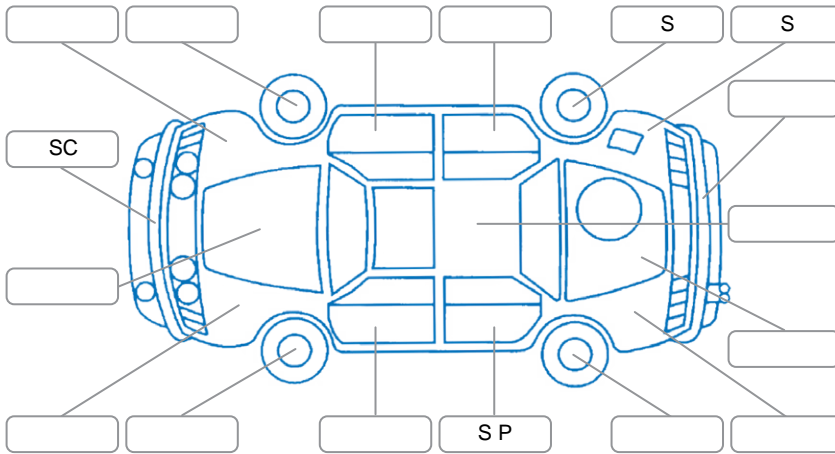

Report ID:	27,978,540	Version:	2
Created:	29 Mar 2026		

Make:	Toyota	Model:	Vellfire
Body Style:	Wagon	Year:	2013
Rego No.:		Rego Expiry:	
WoF Expiry:	25 Mar 2027	Odometer:	147,802 Kms
Good No.:	27978540	VIN:	7AT0H65MX26302682
Next Service:	157,800kms	Service History:	No

Key
 S = Scratch R = Rust C = Crack * = Decals W = Significant scuffs
 D = Dent PT = Paint defect P = Pin dent SC = Stone Chips

Note: some defects and blemishes may not be displayed in the diagram

Body Inspection Comments

Conditions During Body Inspection: Dry

Under Carriage and Under Bonnet Inspection Comments

Interior Comments

Seats:	Good
Carpets:	Good
Panels:	Good
Dashboard:	Good

General Comments

Road Conditions During Test Drive	Dry	
Engine Timing Mechanism	Timing Chain	
Evidence of Cam Belt Replacement	<input type="checkbox"/> Yes <input type="checkbox"/> No	Kms
Inspected by:	LukaAjitvan Woerden	
Published by:	Cody O'Neill	
Inspection Date:	27 Mar 2026	