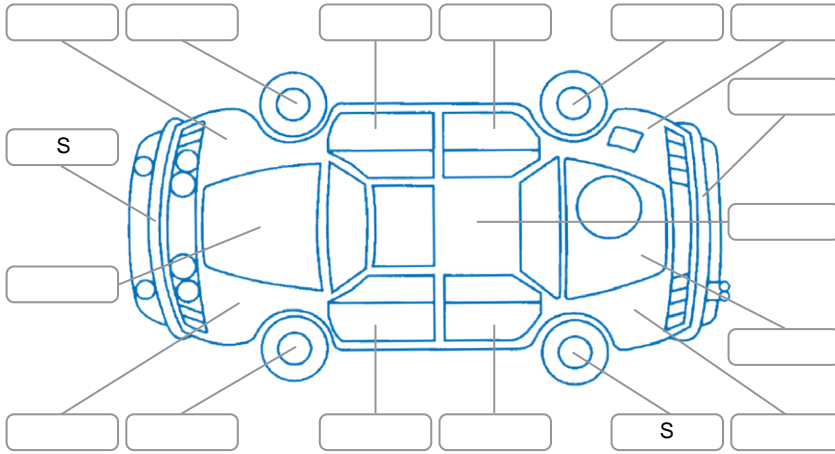

Report ID:	27,978,529	Version:	2
Created:	08 Apr 2026		

Make:	Nissan	Model:	Teana
Body Style:	Sedan	Year:	2014
Rego No.:		Rego Expiry:	
WoF Expiry:	24 Mar 2027	Odometer:	86,000 Kms
Good No.:	27978529	VIN:	7AT0DH71X26001013
Next Service:	96,000kms	Service History:	No

Key
 S = Scratch R = Rust C = Crack * = Decals W = Significant scuffs
 D = Dent PT = Paint defect P = Pin dent SC = Stone Chips

Note: some defects and blemishes may not be displayed in the diagram

Body Inspection Comments