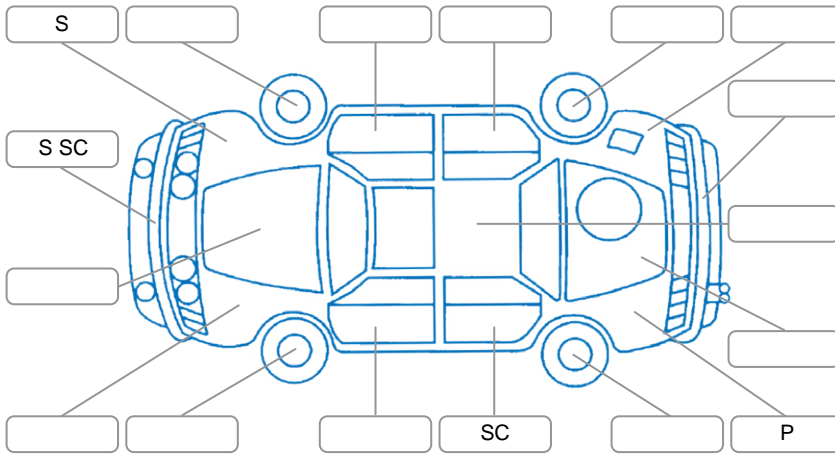

Report ID:	27,978,488	Version:	3
Created:	09 Apr 2026		

Make:	Toyota	Model:	Vellfire
Body Style:		Year:	2013
Rego No.:		Rego Expiry:	
WoF Expiry:	30 Mar 2027	Odometer:	75,070 Kms
Good No.:	27978488	VIN:	7AT0H65MX26263569
Next Service:	85,060 Kms	Service History:	No

Key
 S = Scratch R = Rust C = Crack * = Decals W = Significant scuffs
 D = Dent PT = Paint defect P = Pin dent SC = Stone Chips

Note: some defects and blemishes may not be displayed in the diagram

Body Inspection Comments

Conditions During Body Inspection: Dry

Under Carriage and Under Bonnet Inspection Comments

Interior Comments

Seats:	Good
Carpets:	Good
Panels:	Good
Dashboard:	Good

General Comments

Engine oil overfilled - to be fixed.