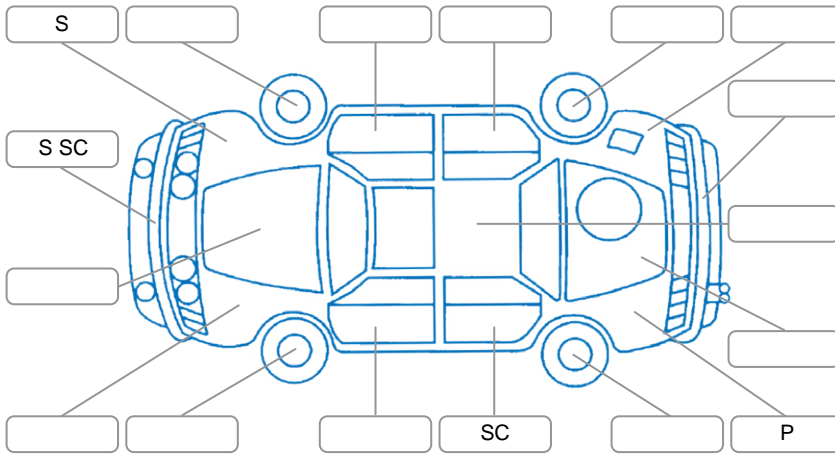

Report ID:	27,978,488	Version:	4
Created:	15 Apr 2026		

Make:	Toyota	Model:	Vellfire
Body Style:	Wagon	Year:	2013
Rego No.:		Rego Expiry:	
WoF Expiry:	30 Mar 2027	Odometer:	75,070 Kms
Good No.:	27978488	VIN:	7AT0H65MX26263569
Next Service:	85,060 Kms	Service History:	No

Key
 S = Scratch R = Rust C = Crack * = Decals W = Significant scuffs
 D = Dent PT = Paint defect P = Pin dent SC = Stone Chips

Note: some defects and blemishes may not be displayed in the diagram

Body Inspection Comments