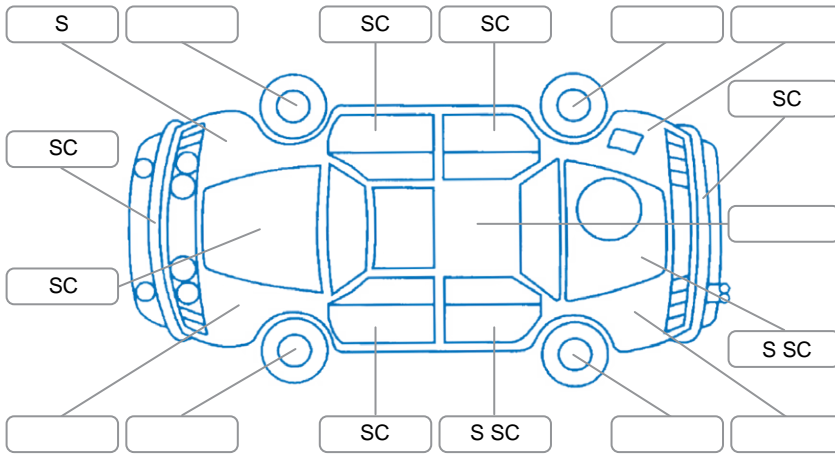

Report ID:	27,978,461	Version:	3
Created:	11 May 2026		

Make:	Nissan	Model:	Serena
Body Style:	Wagon	Year:	2016
Rego No.:		Rego Expiry:	
WoF Expiry:	30 Apr 2027	Odometer:	113,984 Kms
Good No.:	27978461	VIN:	7AT0DH3FX26027011
Next Service:	123,977 Kms	Service History:	No

Key

S = Scratch R = Rust C = Crack * = Decals W = Significant scuffs
 D = Dent PT = Paint defect P = Pin dent SC = Stone Chips

Note: some defects and blemishes may not be displayed in the diagram

Body Inspection Comments

Dent in LH sill.

Conditions During Body Inspection

Dry

Under Carriage and Under Bonnet Inspection Comments

Interior Comments

Seats:	Good
Carpets:	Good
Panels:	Good
Dashboard:	Good

General Comments

8 seater people mover.