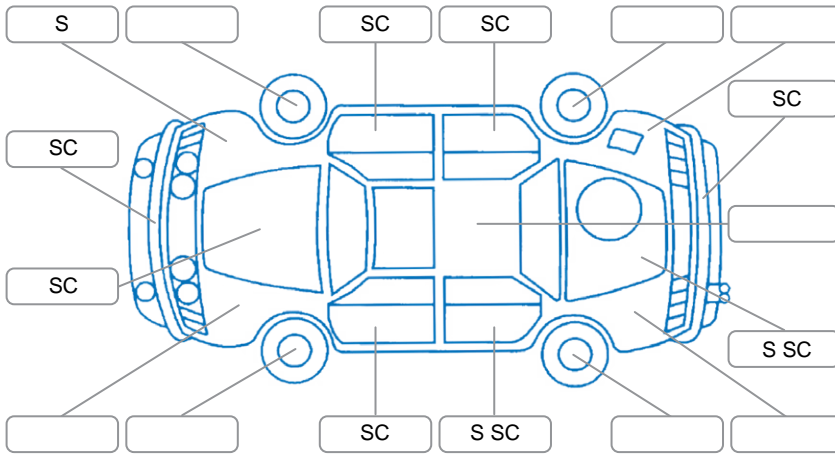

Report ID:	27,978,461	Version:	2
Created:	05 May 2026		

Make:	Nissan	Model:	Serena
Body Style:	Wagon	Year:	2016
Rego No.:		Rego Expiry:	
WoF Expiry:	30 Apr 2027	Odometer:	113,984 Kms
Good No.:	27978461	VIN:	7AT0DH3FX26027011
Next Service:	123,977 Kms	Service History:	No

**Key**  
 S = Scratch    R = Rust    C = Crack    \* = Decals    W = Significant scuffs  
 D = Dent    PT = Paint defect    P = Pin dent    SC = Stone Chips

Note: some defects and blemishes may not be displayed in the diagram

### General Comments

Coolant reservoir overfilled.  
 8 seater people mover.

Road Conditions During Test Drive	Dry	
Engine Timing Mechanism	Timing Chain	
Evidence of Cam Belt Replacement	<input type="checkbox"/> Yes <input type="checkbox"/> No	Kms
Inspected by:	Caleb Spicer Lee	
Published by:	Troy Smith	
Inspection Date:	05 May 2026	