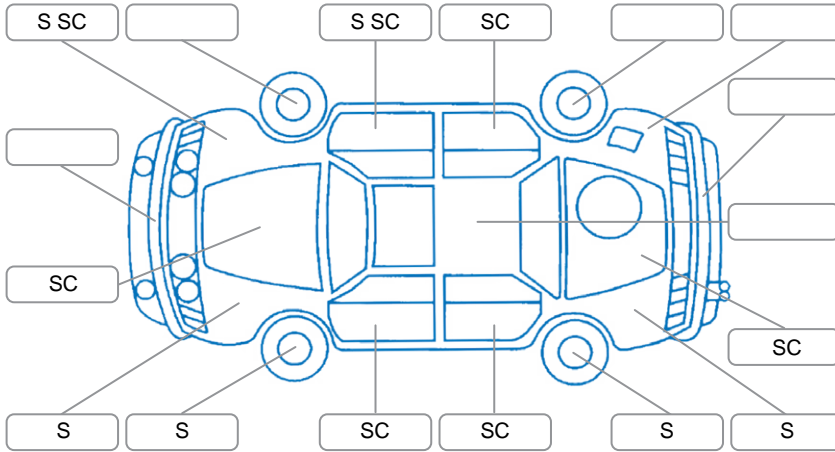

Report ID:	27,978,442	Version:	1
Created:	14 Apr 2026		

Make:	Mazda	Model:	Atenza
Body Style:	Sedan	Year:	2013
Rego No.:		Rego Expiry:	
WoF Expiry:	09 Apr 2027	Odometer:	80,536 Kms
Good No.:	27978442	VIN:	7AT0C139X26100980
Next Service:	90,510 Kms	Service History:	No

Key

S = Scratch R = Rust C = Crack * = Decals W = Significant scuffs
 D = Dent PT = Paint defect P = Pin dent SC = Stone Chips

Note: some defects and blemishes may not be displayed in the diagram

Body Inspection Comments