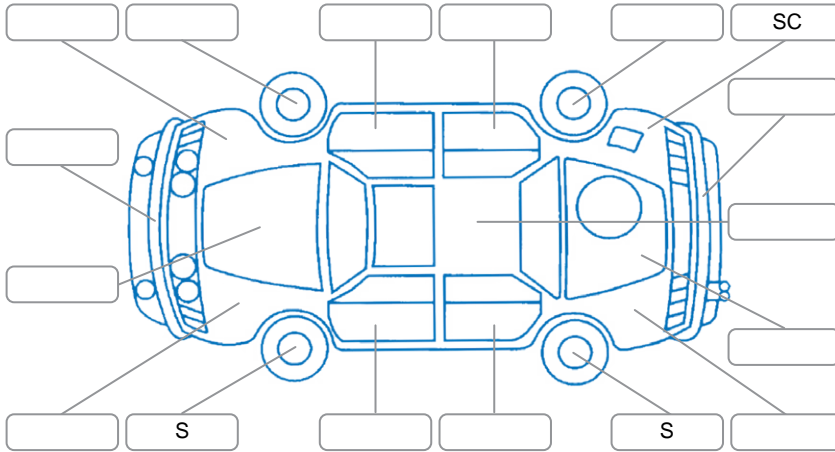

Report ID:	27,978,435	Version:	3
Created:	11 May 2026		

Make:	Mazda	Model:	Axela
Body Style:	Hatchback	Year:	2014
Rego No.:		Rego Expiry:	
WoF Expiry:	13 Apr 2027	Odometer:	115,924 Kms
Good No.:	27978435	VIN:	7AT0C13JX26100824
Next Service:	125,908km	Service History:	No

Key
 S = Scratch R = Rust C = Crack * = Decals W = Significant scuffs
 D = Dent PT = Paint defect P = Pin dent SC = Stone Chips

Note: some defects and blemishes may not be displayed in the diagram

Body Inspection Comments

Left wing mirror scratched.

Conditions During Body Inspection Dry

Under Carriage and Under Bonnet Inspection Comments

Interior Comments

Seats:	Good
Carpets:	Good
Panels:	Good
Dashboard:	Good

General Comments