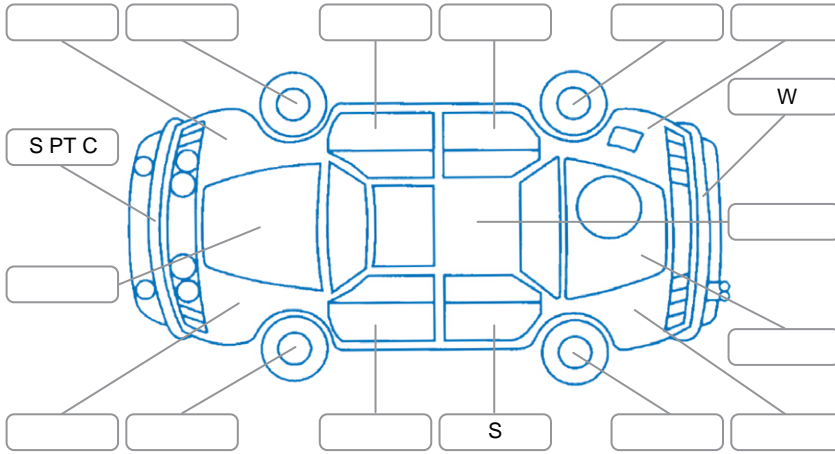

Report ID:	27,978,419	Version:	5
Created:	23 Apr 2026		

Make:	Toyota	Model:	Vellfire
Body Style:	Wagon	Year:	2012
Rego No.:		Rego Expiry:	
WoF Expiry:	13 Apr 2027	Odometer:	134,798 Kms
Good No.:	27978419	VIN:	7AT0H65MX26243749
Next Service:	143783km	Service History:	No

Key

S = Scratch R = Rust C = Crack * = Decals W = Significant scuffs
 D = Dent PT = Paint defect P = Pin dent SC = Stone Chips

Note: some defects and blemishes may not be displayed in the diagram

Body Inspection Comments

Conditions During Body Inspection	Dry
-----------------------------------	-----

Under Carriage and Under Bonnet Inspection Comments

Interior Comments

Seats:	drivers base pad has wear.
Carpets:	Good
Panels:	Good
Dashboard:	Good