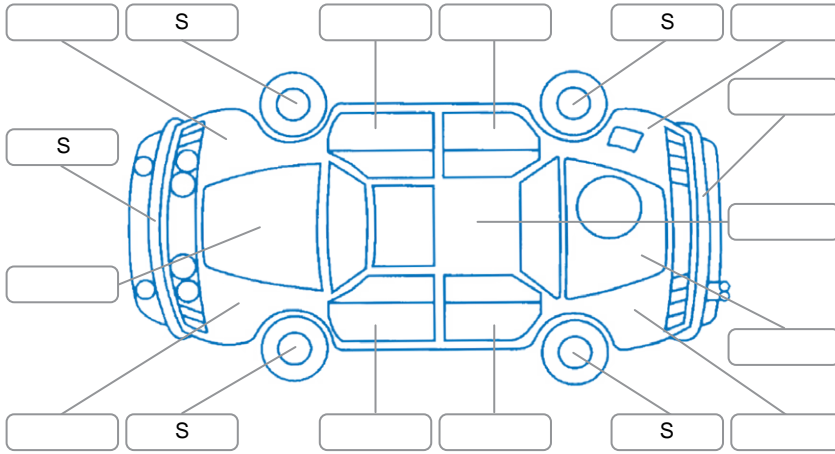

Report ID:	27,978,403	Version:	2
Created:	02 Apr 2026		

Make:	Toyota	Model:	Corolla
Body Style:	Hatchback	Year:	2020
Rego No.:		Rego Expiry:	
WoF Expiry:	30 Mar 2027	Odometer:	91,973 Kms
Good No.:	27978403	VIN:	7AT0H607X26007349
Next Service:	101,957 kms	Service History:	No

Key

S = Scratch R = Rust C = Crack * = Decals W = Significant scuffs
 D = Dent PT = Paint defect P = Pin dent SC = Stone Chips

Note: some defects and blemishes may not be displayed in the diagram

Body Inspection Comments