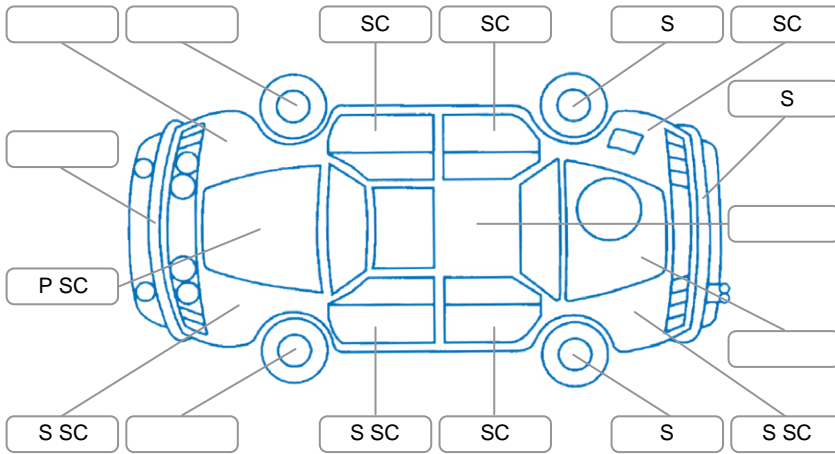

Report ID:	27,978,398	Version:	2
Created:	24 Apr 2026		

Make:	Toyota	Model:	Hiace
Body Style:	Van	Year:	2021
Rego No.:		Rego Expiry:	
WoF Expiry:	10 Apr 2027	Odometer:	96,106 Kms
Good No.:	27978398	VIN:	7AT0H60FX26070109
Next Service:	106,000 Kms	Service History:	No

**Key**  
 S = Scratch    R = Rust    C = Crack    \* = Decals    W = Significant scuffs  
 D = Dent    PT = Paint defect    P = Pin dent    SC = Stone Chips

Note: some defects and blemishes may not be displayed in the diagram