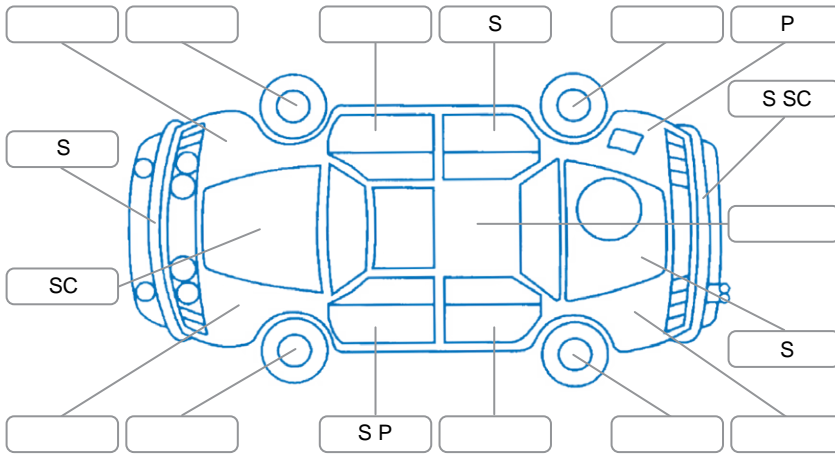

Report ID:	27,978,380	Version:	4
Created:	23 Apr 2026		

Make:	Nissan	Model:	Serena
Body Style:	Wagon	Year:	2015
Rego No.:	RPG527	Rego Expiry:	20 Oct 2026
WoF Expiry:	08 Apr 2027	Odometer:	73,031 Kms
Good No.:	27978380	VIN:	7AT0DH3FX26122965
Next Service:	83006 Kms	Service History:	No

Key
 S = Scratch R = Rust C = Crack * = Decals W = Significant scuffs
 D = Dent PT = Paint defect P = Pin dent SC = Stone Chips

Note: some defects and blemishes may not be displayed in the diagram

Body Inspection Comments

Conditions During Body Inspection: Dry

Under Carriage and Under Bonnet Inspection Comments

Interior Comments

Seats:	Average
Carpets:	Good
Panels:	Average
Dashboard:	Average

General Comments

2WD.

Road Conditions During Test Drive	Dry
Engine Timing Mechanism	Timing Chain
Evidence of Cam Belt Replacement	<input type="checkbox"/> Yes <input type="checkbox"/> No Kms
Inspected by:	Flynn Burdon
Published by:	Lindsay Malpas
Inspection Date:	21 Apr 2026