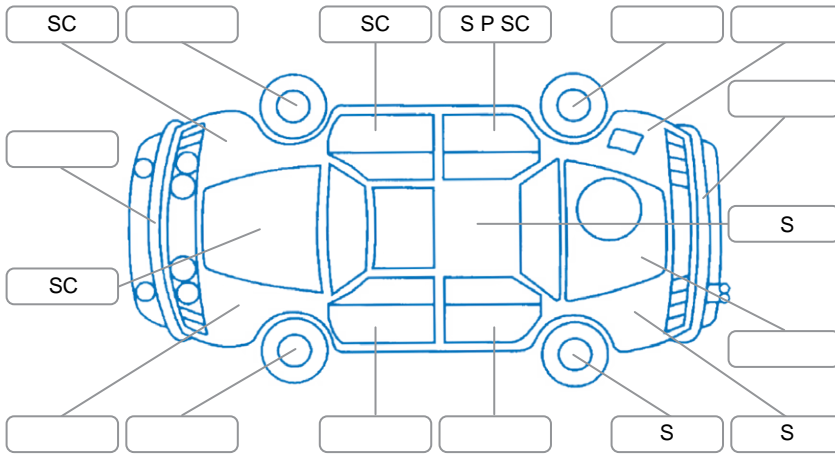

Report ID:	27,978,379	Version:	2
Created:	22 Apr 2026		

Make:	Subaru	Model:	Legacy
Body Style:	Wagon	Year:	2013
Rego No.:		Rego Expiry:	
WoF Expiry:	10 Apr 2027	Odometer:	55,385 Kms
Good No.:	27978379	VIN:	7AT0GF0BX26022300
Next Service:	65,000 Kms	Service History:	No

Key
 S = Scratch R = Rust C = Crack * = Decals W = Significant scuffs
 D = Dent PT = Paint defect P = Pin dent SC = Stone Chips

Note: some defects and blemishes may not be displayed in the diagram

Body Inspection Comments

Conditions During Body Inspection

Under Carriage and Under Bonnet Inspection Comments

Interior Comments

Seats:	Good
Carpets:	Good
Panels:	Good
Dashboard:	Good

General Comments

Road Conditions During Test Drive	Dry
Engine Timing Mechanism	Timing Chain
Evidence of Cam Belt Replacement	<input type="checkbox"/> Yes <input type="checkbox"/> No Kms
Inspected by:	Troy Smith
Published by:	Shanna Bullion
Inspection Date:	14 Apr 2026