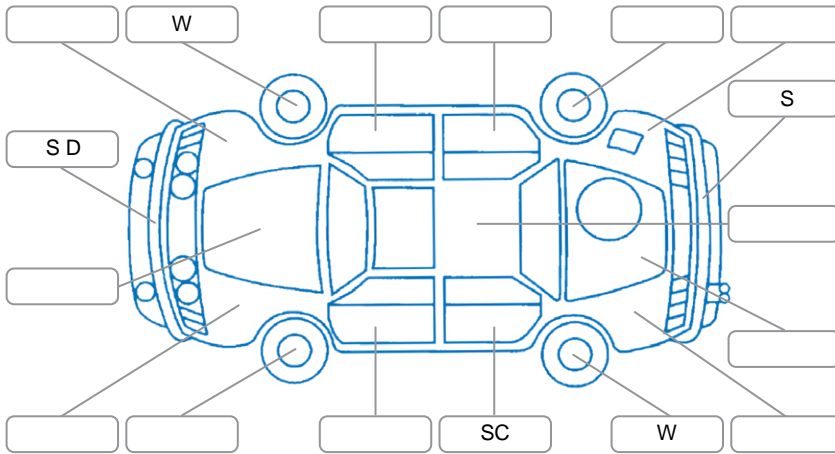

Report ID:	27,978,346	Version:	1
Created:	13 Apr 2026		

Make:	Toyota	Model:	Camry
Body Style:	Sedan	Year:	2013
Rego No.:	RPG522	Rego Expiry:	07 Oct 2026
WoF Expiry:	27 Mar 2027	Odometer:	98,185 Kms
Good No.:	27978346	VIN:	7AT0H604X26024603
Next Service:	108000kms	Service History:	No

Key
 S = Scratch R = Rust C = Crack * = Decals W = Significant scuffs
 D = Dent PT = Paint defect P = Pin dent SC = Stone Chips

Note: some defects and blemishes may not be displayed in the diagram

Body Inspection Comments