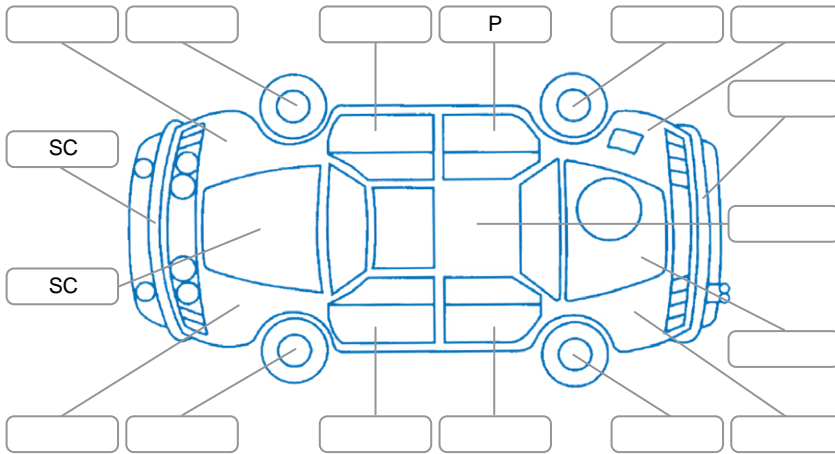

Report ID:	27,978,059	Version:	2
Created:	21 Apr 2026		

Make:	Volkswagen	Model:	T-Cross
Body Style:	SUV	Year:	2021
Rego No.:	QQA469	Rego Expiry:	06 Oct 2026
WoF Expiry:	06 Mar 2027	Odometer:	41,470 Kms
Good No.:	27978059	VIN:	WVGZZZC1ZMY097276
Next Service:	57000	Service History:	Yes

Key
 S = Scratch R = Rust C = Crack * = Decals W = Significant scuffs
 D = Dent PT = Paint defect P = Pin dent SC = Stone Chips

Note: some defects and blemishes may not be displayed in the diagram

Body Inspection Comments

Conditions During Body Inspection: Wet Dry

Under Carriage and Under Bonnet Inspection Comments

Interior Comments

Seats:	Good
Carpets:	Good
Panels:	Good
Dashboard:	Good

General Comments

Road Conditions During Test Drive	Dry		
Engine Timing Mechanism	Unknown		
Evidence of Cam Belt Replacement	<input type="checkbox"/> Yes	<input type="checkbox"/> No	Kms
Inspected by:	Kilipati Mae		
Published by:	Jonny Anquetil		
Inspection Date:	13 Feb 2026		