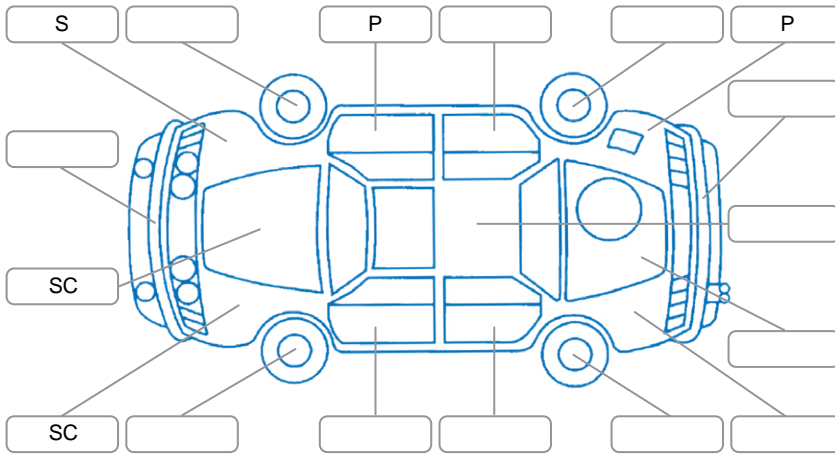

Report ID:	27,976,895	Version:	4
Created:	09 Apr 2026		

Make:	Honda	Model:	FIT
Body Style:	Hatchback	Year:	2012
Rego No.:	QSB107	Rego Expiry:	08 Mar 2026
WoF Expiry:	03 Sep 2026	Odometer:	167,017 Kms
Good No.:	27976895	VIN:	7AT08G2YX24221079
Next Service:	176,052km	Service History:	No

Key
 S = Scratch R = Rust C = Crack * = Decals W = Significant scuffs
 D = Dent PT = Paint defect P = Pin dent SC = Stone Chips

Note: some defects and blemishes may not be displayed in the diagram

Body Inspection Comments