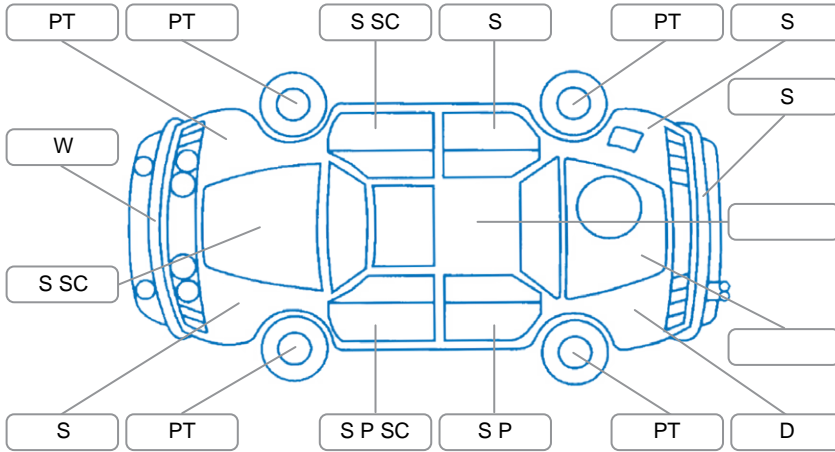

Report ID:	27,974,464	Version:	1
Created:	25 Mar 2026		

Make:	Honda	Model:	FIT
Body Style:	Hatchback	Year:	2010
Rego No.:	PAT92	Rego Expiry:	22 Mar 2026
WoF Expiry:	18 Mar 2027	Odometer:	131,260 Kms
Good No.:	27974464	VIN:	7AT08G2YX19308475
Next Service:	141,000 kms	Service History:	No

**Key**

S = Scratch    R = Rust    C = Crack    \* = Decals    W = Significant scuffs  
 D = Dent    PT = Paint defect    P = Pin dent    SC = Stone Chips

Note: some defects and blemishes may not be displayed in the diagram

**Body Inspection Comments**

Conditions During Body Inspection

**Under Carriage and Under Bonnet Inspection Comments**

Front wheel drive.  
 Freshly serviced.

**Interior Comments**

Seats:	Average
Carpets:	Average
Panels:	Average
Dashboard:	Average