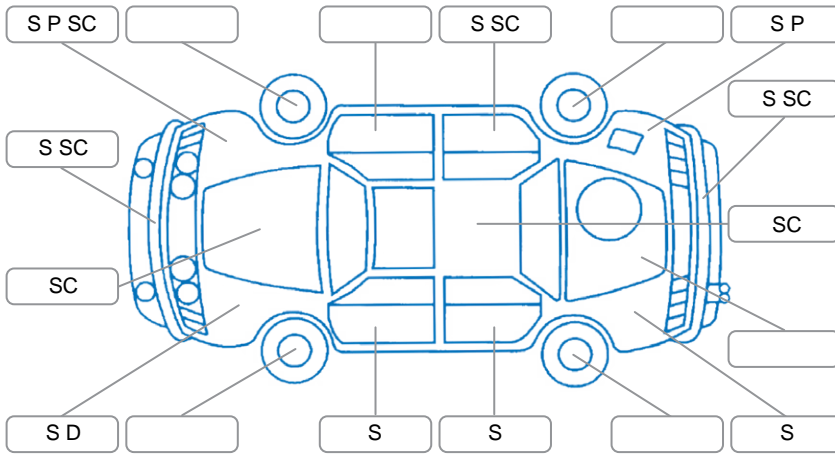

Report ID:	27,971,243	Version:	1
Created:	27 Mar 2026		

Make:	Holden	Model:	Colorado 7
Body Style:	SUV	Year:	2016
Rego No.:	JTP95	Rego Expiry:	01 Apr 2026
WoF Expiry:	10 Apr 2027	Odometer:	261,821 Kms
Good No.:	27971243	VIN:	MMU156MK0GH644418
Next Service:	275000	Service History:	Yes

Key
 S = Scratch R = Rust C = Crack * = Decals W = Significant scuffs
 D = Dent PT = Paint defect P = Pin dent SC = Stone Chips

Note: some defects and blemishes may not be displayed in the diagram

Body Inspection Comments

Minor stonechips on windscreen

Conditions During Body Inspection Dry

Under Carriage and Under Bonnet Inspection Comments

Four wheel drive

Interior Comments

Seats:	Good
Carpets:	Good
Panels:	Good
Dashboard:	Good