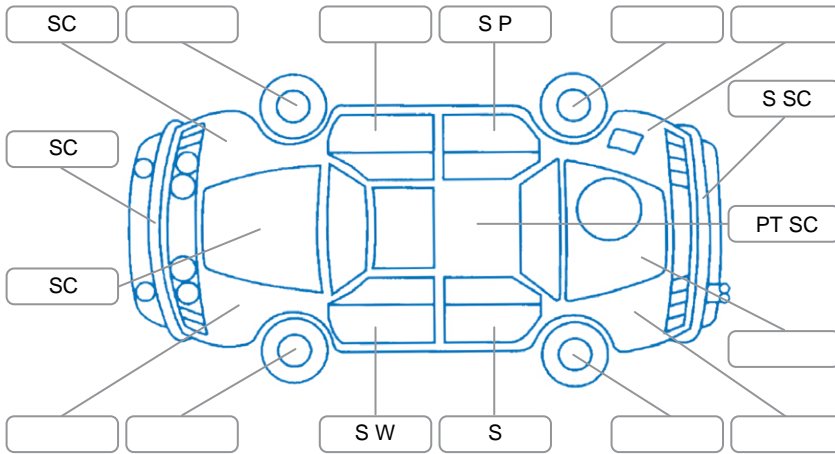

Report ID:	27,971,052	Version:	3
Created:	02 Apr 2026		

Make:	Subaru	Model:	Forester
Body Style:	SUV	Year:	2023
Rego No.:	QHD127	Rego Expiry:	10 Mar 2026
WoF Expiry:	11 Jul 2026	Odometer:	107,770 Kms
Good No.:	27971052	VIN:	JF2SK9KL5PG101041
Next Service:	117,000km	Service History:	Yes

**Key**

S = Scratch    R = Rust    C = Crack    \* = Decals    W = Significant scuffs  
 D = Dent    PT = Paint defect    P = Pin dent    SC = Stone Chips

Note: some defects and blemishes may not be displayed in the diagram

**Body Inspection Comments**

RF, LF, RR tyre inner edges wear, front grille has hole

Conditions During Body Inspection

Dry

**Under Carriage and Under Bonnet Inspection Comments**

4WD

**Interior Comments**

Seats:	Good
Carpets:	driver side carpet torn
Panels:	Good
Dashboard:	Good