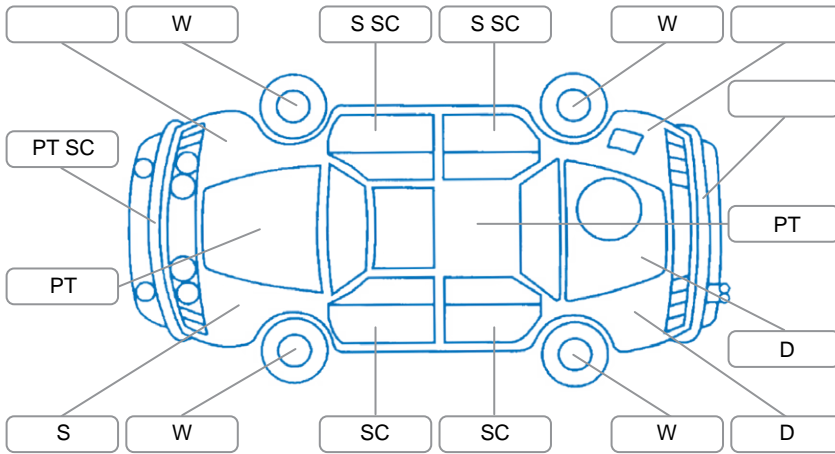

Report ID:	27,970,360	Version:	1
Created:	04 Apr 2026		

Make:	Volkswagen	Model:	Tiguan
Body Style:	SUV	Year:	2014
Rego No.:	HNG840	Rego Expiry:	30 Nov 2026
WoF Expiry:	09 Nov 2026	Odometer:	104,747 Kms
Good No.:	27970360	VIN:	WVGZZZ5NZEW120631
Next Service:	114,165 km	Service History:	Yes

Key

S = Scratch R = Rust C = Crack * = Decals W = Significant scuffs
 D = Dent PT = Paint defect P = Pin dent SC = Stone Chips

Note: some defects and blemishes may not be displayed in the diagram

Body Inspection Comments

Surface rust underside.

Conditions During Body Inspection

Dry

Under Carriage and Under Bonnet Inspection Comments

4WD.
 Tyres tread worn.
 Axles make grinding sound when vehicle on load.

Interior Comments

Seats:	Poor
Carpets:	Average
Panels:	Average
Dashboard:	Average