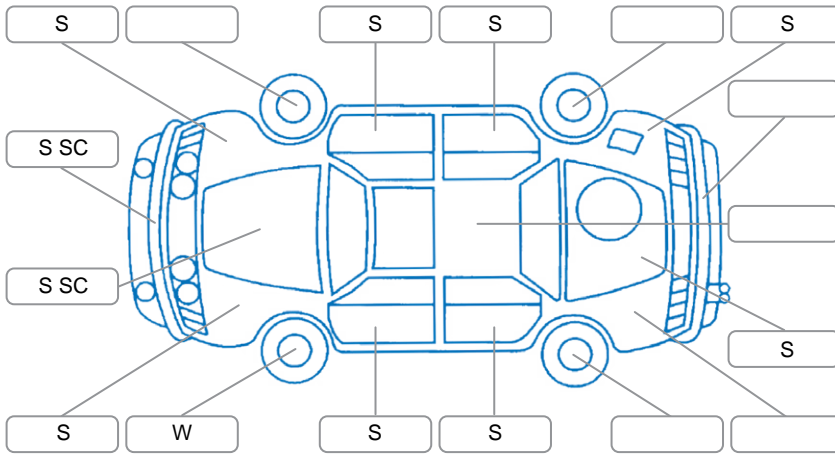

Key
 S = Scratch R = Rust C = Crack * = Decals W = Significant scuffs
 D = Dent PT = Paint defect P = Pin dent SC = Stone Chips

Note: some defects and blemishes may not be displayed in the diagram

Body Inspection Comments

Conditions During Body Inspection: Dry

Under Carriage and Under Bonnet Inspection Comments

Interior Comments

Seats:	Good
Carpets:	Good
Panels:	Good
Dashboard:	Good

General Comments

Road Conditions During Test Drive	Dry		
Engine Timing Mechanism	Timing Chain		
Evidence of Cam Belt Replacement	<input type="checkbox"/> Yes	<input type="checkbox"/> No	Kms
Inspected by:	Kyle Kelly		
Published by:	Miroslav Granich		
Inspection Date:	12 Feb 2026		